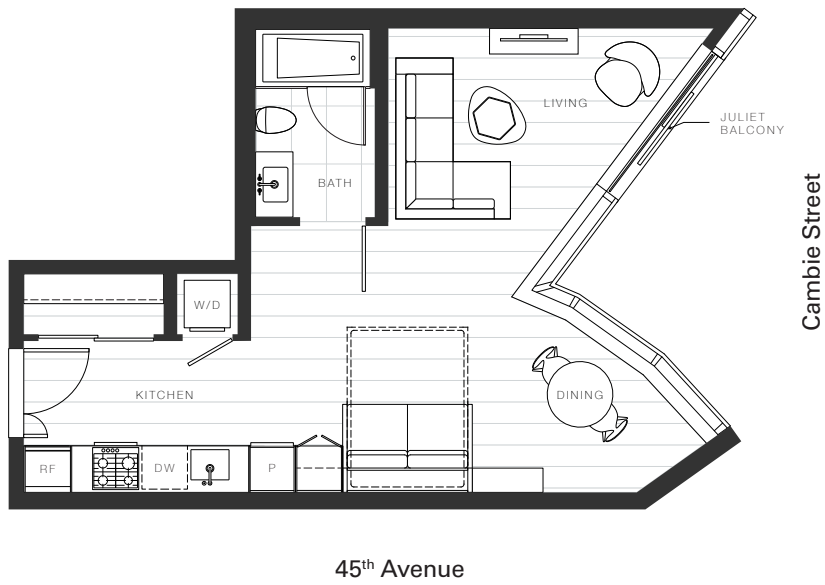

X Clémante

Home 946

—  
Studio

Total Living: 511 ft<sup>2</sup>

## OAKRIDGE X CLÉMANDE

Dimensions, sizes, specifications, layouts and materials are approximate and provided for information purposes only and are not represented as being the actual final areas and dimensions. Prospective purchasers are advised that interior square footage is combined with balcony square footage and included in total advertised square footage of the homes. Exterior walls and glazing, balcony configurations, fascia, guard-rails, screens and façade panel locations are approximate and provided for information purposes only, and will vary in area, type, specifications, and extent depending on the home. The locations shown are not represented as being the final locations of these items. All of the foregoing (including without limitation the dimensions and layout) are subject to change in the developer's sole discretion, without compensation or notice. Please ask sales representative for details. E. & O.E.