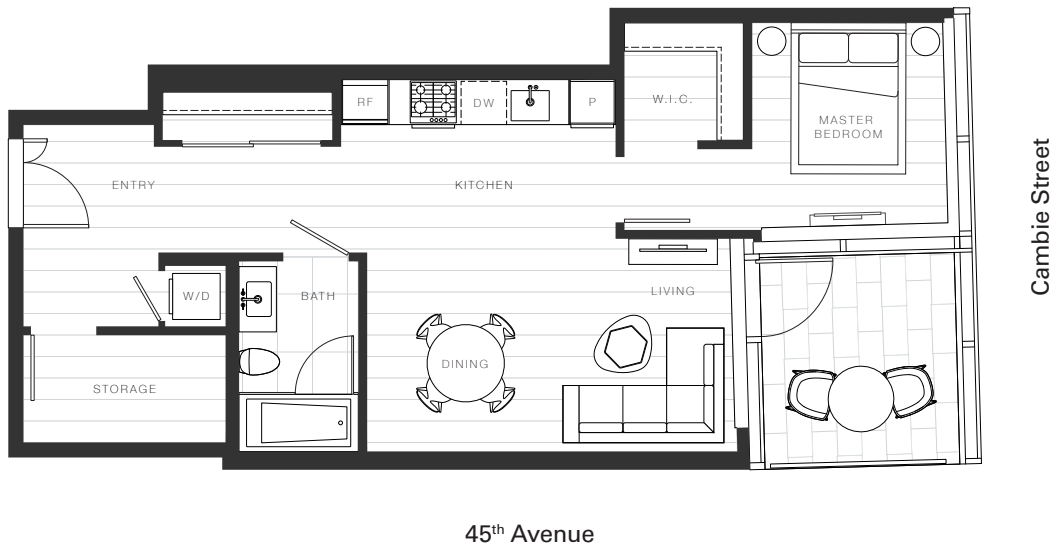

X Clémade

Home 934

—
1 Bedroom

Total Living: 727 ft²

OAKRIDGE X CLÉMANDE

Dimensions, sizes, specifications, layouts and materials are approximate and provided for information purposes only and are not represented as being the actual final areas and dimensions. Prospective purchasers are advised that interior square footage is combined with balcony square footage and included in total advertised square footage of the homes. Exterior walls and glazing, balcony configurations, fascia, guard-rails, screens and façade panel locations are approximate and provided for information purposes only, and will vary in area, type, specifications, and extent depending on the home. The locations shown are not represented as being the final locations of these items. All of the foregoing (including without limitation the dimensions and layout) are subject to change in the developer's sole discretion, without compensation or notice. Please ask sales representative for details. E. & O.E.