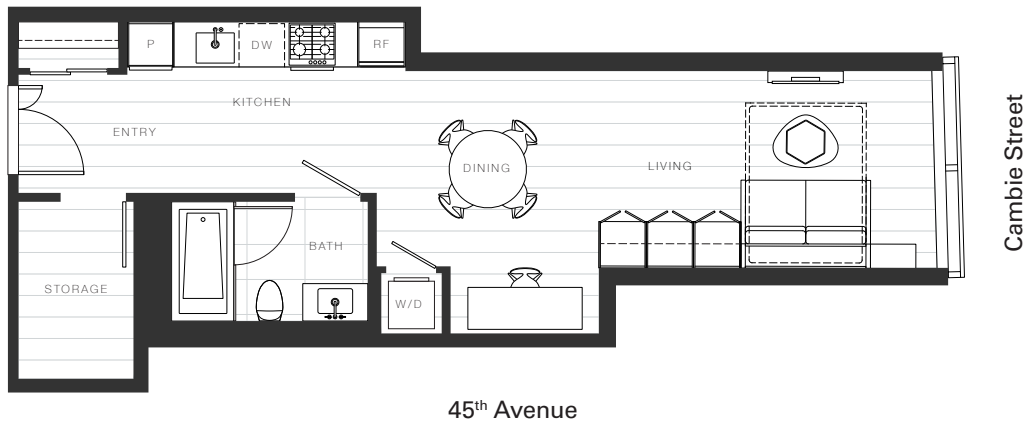

X Clémante

Home 933

—
Studio

Total Living: 528 ft²

OAKRIDGE X CLÉMANDE

Dimensions, sizes, specifications, layouts and materials are approximate and provided for information purposes only and are not represented as being the actual final areas and dimensions. Prospective purchasers are advised that interior square footage is combined with balcony square footage and included in total advertised square footage of the homes. Exterior walls and glazing, balcony configurations, fascia, guard-rails, screens and façade panel locations are approximate and provided for information purposes only, and will vary in area, type, specifications, and extent depending on the home. The locations shown are not represented as being the final locations of these items. All of the foregoing (including without limitation the dimensions and layout) are subject to change in the developer's sole discretion, without compensation or notice. Please ask sales representative for details. E. & O.E.