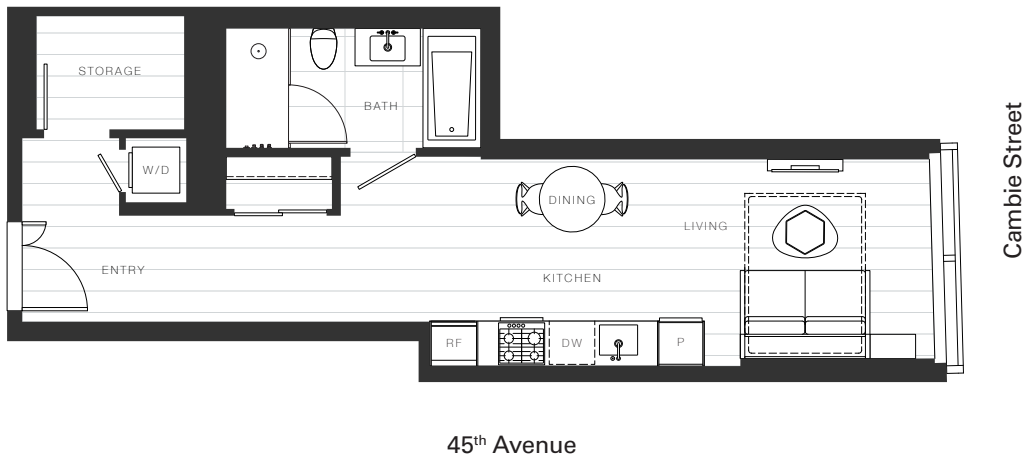

X Clémade

Home 932

—
Studio

Total Living: 506 ft²

OAKRIDGE X CLÉMANDE

Dimensions, sizes, specifications, layouts and materials are approximate and provided for information purposes only and are not represented as being the actual final areas and dimensions. Prospective purchasers are advised that interior square footage is combined with balcony square footage and included in total advertised square footage of the homes. Exterior walls and glazing, balcony configurations, fascia, guard-rails, screens and façade panel locations are approximate and provided for information purposes only, and will vary in area, type, specifications, and extent depending on the home. The locations shown are not represented as being the final locations of these items. All of the foregoing (including without limitation the dimensions and layout) are subject to change in the developer's sole discretion, without compensation or notice. Please ask sales representative for details. E. & O.E.