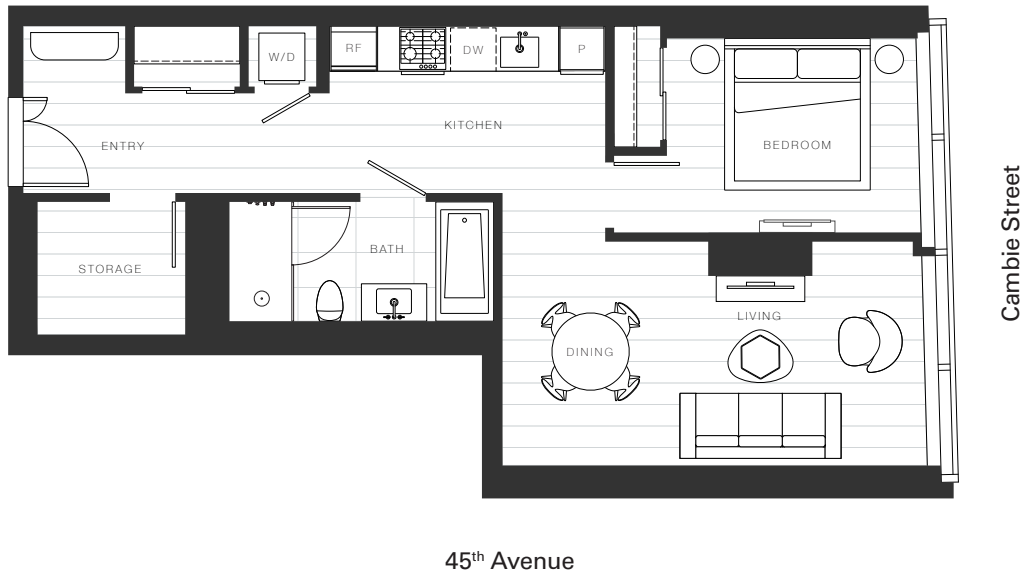

X Clémade

Home 931

—
1 Bedroom

Total Living: 700 ft²

OAKRIDGE X CLÉMANDE

Dimensions, sizes, specifications, layouts and materials are approximate and provided for information purposes only and are not represented as being the actual final areas and dimensions. Prospective purchasers are advised that interior square footage is combined with balcony square footage and included in total advertised square footage of the homes. Exterior walls and glazing, balcony configurations, fascia, guard-rails, screens and façade panel locations are approximate and provided for information purposes only, and will vary in area, type, specifications, and extent depending on the home. The locations shown are not represented as being the final locations of these items. All of the foregoing (including without limitation the dimensions and layout) are subject to change in the developer's sole discretion, without compensation or notice. Please ask sales representative for details. E. & O.E.