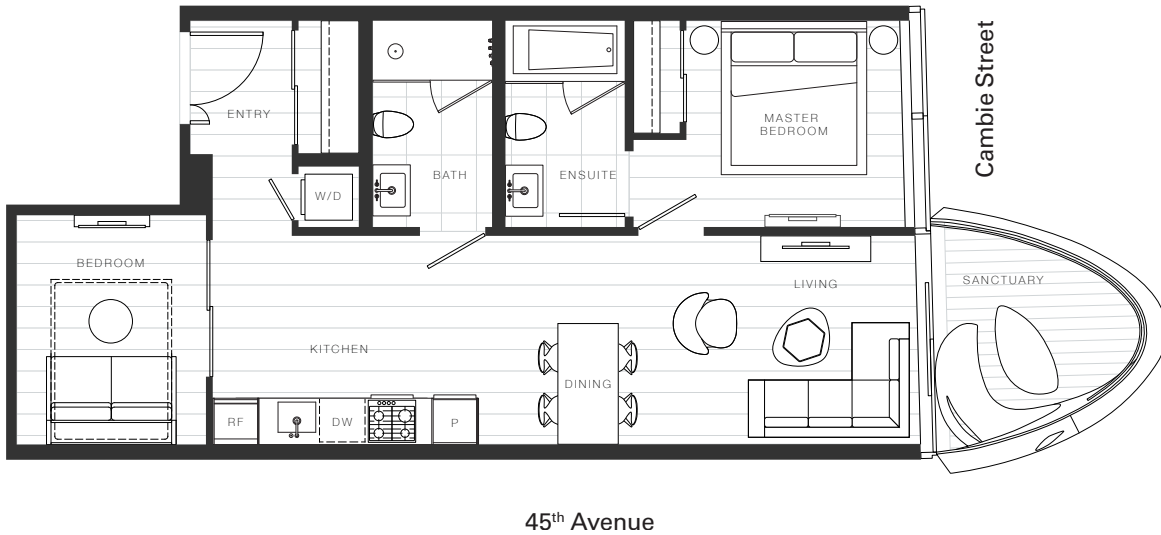

X Clémante

Home 930

—
2 Bedroom

Total Living: 785 ft²

45th Avenue

OAKRIDGE X CLÉMANDE

Dimensions, sizes, specifications, layouts and materials are approximate and provided for information purposes only and are not represented as being the actual final areas and dimensions. Prospective purchasers are advised that interior square footage is combined with balcony square footage and included in total advertised square footage of the homes. Exterior walls and glazing, balcony configurations, fascia, guard-rails, screens and façade panel locations are approximate and provided for information purposes only, and will vary in area, type, specifications, and extent depending on the home. The locations shown are not represented as being the final locations of these items. All of the foregoing (including without limitation the dimensions and layout) are subject to change in the developer's sole discretion, without compensation or notice. Please ask sales representative for details. E. & O.E.