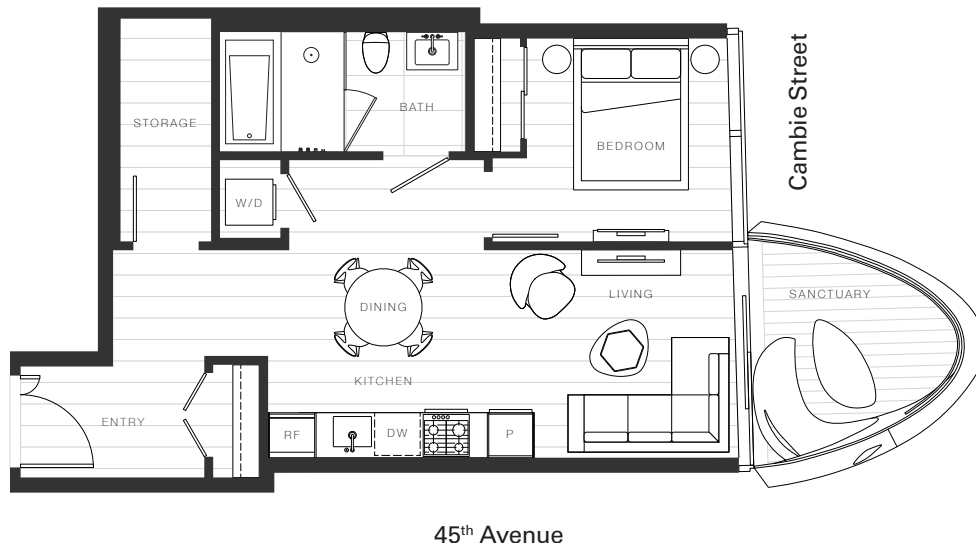

X Clémante

Home 929

—
1 Bedroom

Total Living: 675 ft²

45th Avenue

OAKRIDGE X CLÉMANDE

Dimensions, sizes, specifications, layouts and materials are approximate and provided for information purposes only and are not represented as being the actual final areas and dimensions. Prospective purchasers are advised that interior square footage is combined with balcony square footage and included in total advertised square footage of the homes. Exterior walls and glazing, balcony configurations, fascia, guard-rails, screens and façade panel locations are approximate and provided for information purposes only, and will vary in area, type, specifications, and extent depending on the home. The locations shown are not represented as being the final locations of these items. All of the foregoing (including without limitation the dimensions and layout) are subject to change in the developer's sole discretion, without compensation or notice. Please ask sales representative for details. E. & O.E.