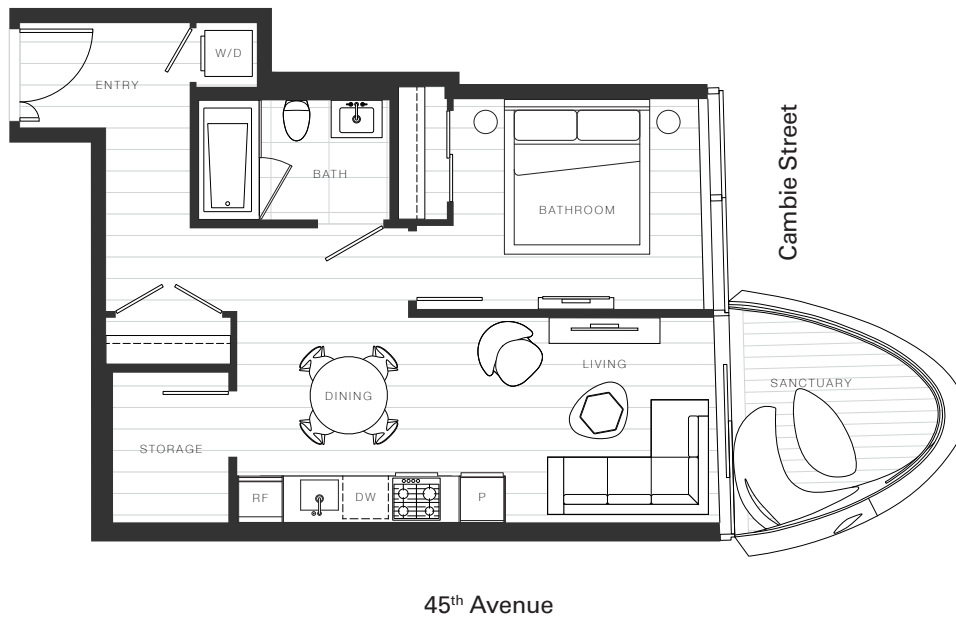

X Clémante

Home 928

—
1 Bedroom

Total Living: 669 ft²

OAKRIDGE X CLÉMANDE

Dimensions, sizes, specifications, layouts and materials are approximate and provided for information purposes only and are not represented as being the actual final areas and dimensions. Prospective purchasers are advised that interior square footage is combined with balcony square footage and included in total advertised square footage of the homes. Exterior walls and glazing, balcony configurations, fascia, guard-rails, screens and façade panel locations are approximate and provided for information purposes only, and will vary in area, type, specifications, and extent depending on the home. The locations shown are not represented as being the final locations of these items. All of the foregoing (including without limitation the dimensions and layout) are subject to change in the developer's sole discretion, without compensation or notice. Please ask sales representative for details. E. & O.E.