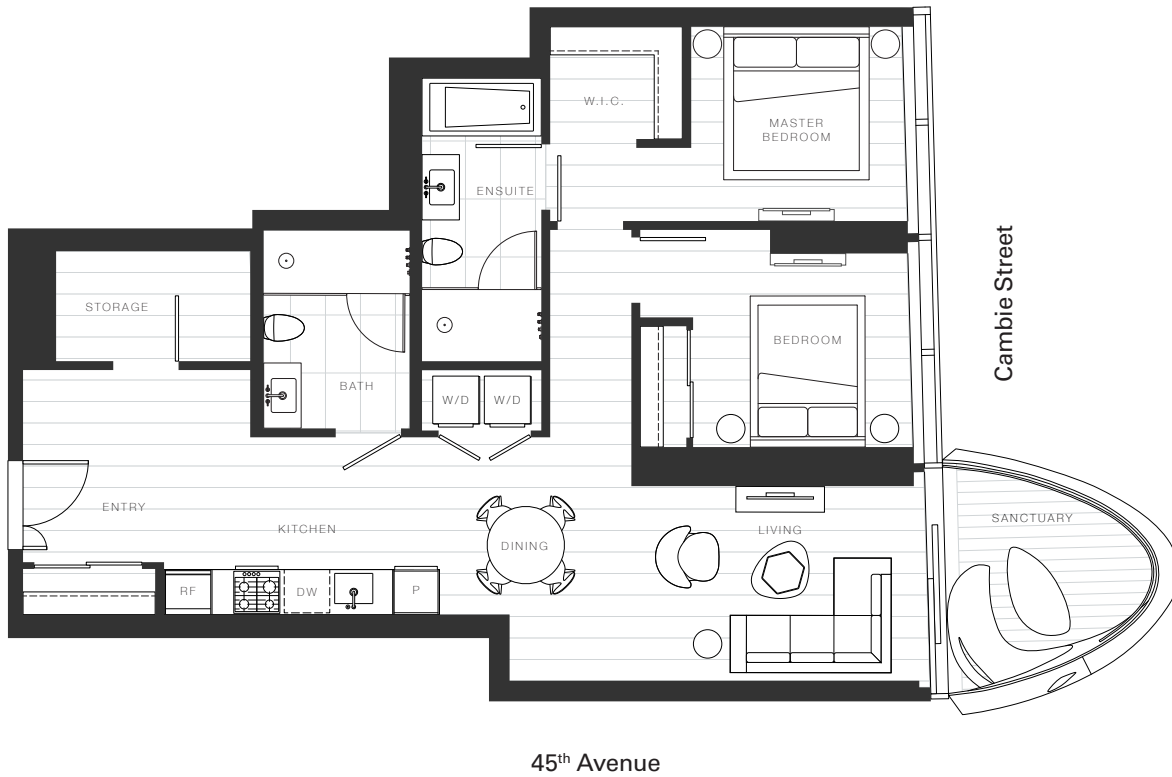

X Clémante

Home 927

—  
2 Bedroom

Total Living: 1,035 ft<sup>2</sup>

## OAKRIDGE X CLÉMANDE

Dimensions, sizes, specifications, layouts and materials are approximate and provided for information purposes only and are not represented as being the actual final areas and dimensions. Prospective purchasers are advised that interior square footage is combined with balcony square footage and included in total advertised square footage of the homes. Exterior walls and glazing, balcony configurations, fascia, guard-rails, screens and façade panel locations are approximate and provided for information purposes only, and will vary in area, type, specifications, and extent depending on the home. The locations shown are not represented as being the final locations of these items. All of the foregoing (including without limitation the dimensions and layout) are subject to change in the developer's sole discretion, without compensation or notice. Please ask sales representative for details. E. & O.E.