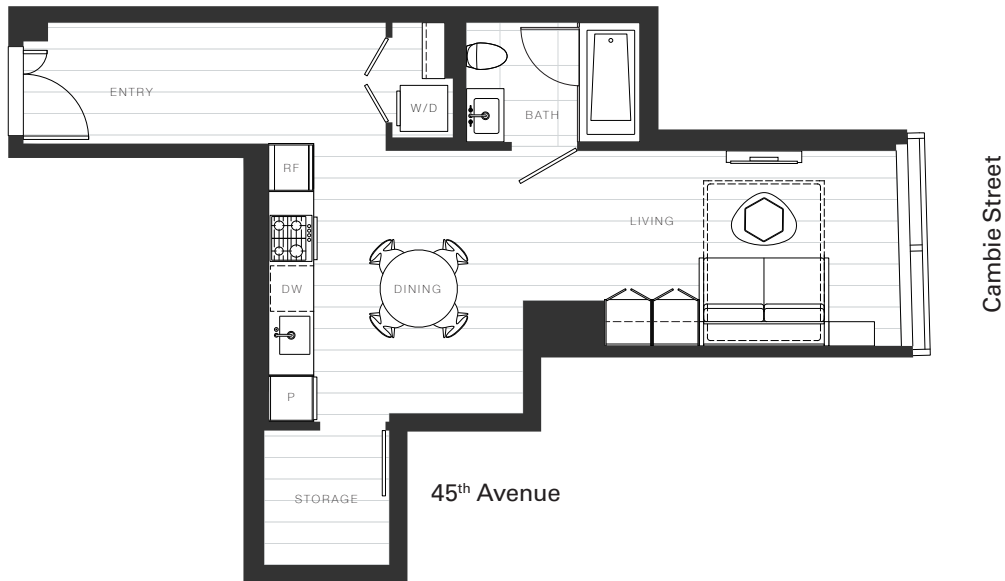

X Clémade

Home 926

—
Studio

Total Living: 542 ft²

OAKRIDGE X CLÉMANDE

Dimensions, sizes, specifications, layouts and materials are approximate and provided for information purposes only and are not represented as being the actual final areas and dimensions. Prospective purchasers are advised that interior square footage is combined with balcony square footage and included in total advertised square footage of the homes. Exterior walls and glazing, balcony configurations, fascia, guard-rails, screens and façade panel locations are approximate and provided for information purposes only, and will vary in area, type, specifications, and extent depending on the home. The locations shown are not represented as being the final locations of these items. All of the foregoing (including without limitation the dimensions and layout) are subject to change in the developer's sole discretion, without compensation or notice. Please ask sales representative for details. E. & O.E.