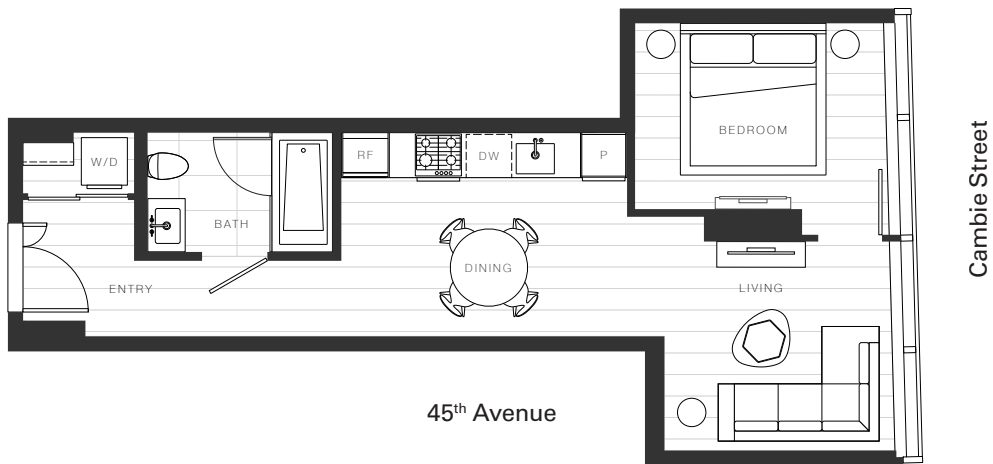

X Clémade

Home 925

—  
1 Bedroom

Total Living: 505 ft<sup>2</sup>

## OAKRIDGE X CLÉMANDE

Dimensions, sizes, specifications, layouts and materials are approximate and provided for information purposes only and are not represented as being the actual final areas and dimensions. Prospective purchasers are advised that interior square footage is combined with balcony square footage and included in total advertised square footage of the homes. Exterior walls and glazing, balcony configurations, fascia, guard-rails, screens and façade panel locations are approximate and provided for information purposes only, and will vary in area, type, specifications, and extent depending on the home. The locations shown are not represented as being the final locations of these items. All of the foregoing (including without limitation the dimensions and layout) are subject to change in the developer's sole discretion, without compensation or notice. Please ask sales representative for details. E. & O.E.