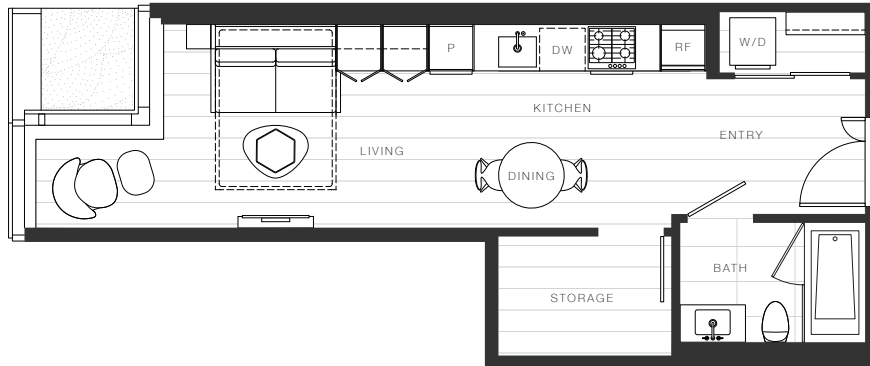

X Clémade

Home 921

—
Studio

Total Living: 446 ft²

45th Avenue

Cambie Street

OAKRIDGE X CLÉMANDE

Dimensions, sizes, specifications, layouts and materials are approximate and provided for information purposes only and are not represented as being the actual final areas and dimensions. Prospective purchasers are advised that interior square footage is combined with balcony square footage and included in total advertised square footage of the homes. Exterior walls and glazing, balcony configurations, fascia, guard-rails, screens and façade panel locations are approximate and provided for information purposes only, and will vary in area, type, specifications, and extent depending on the home. The locations shown are not represented as being the final locations of these items. All of the foregoing (including without limitation the dimensions and layout) are subject to change in the developer's sole discretion, without compensation or notice. Please ask sales representative for details. E. & O.E.