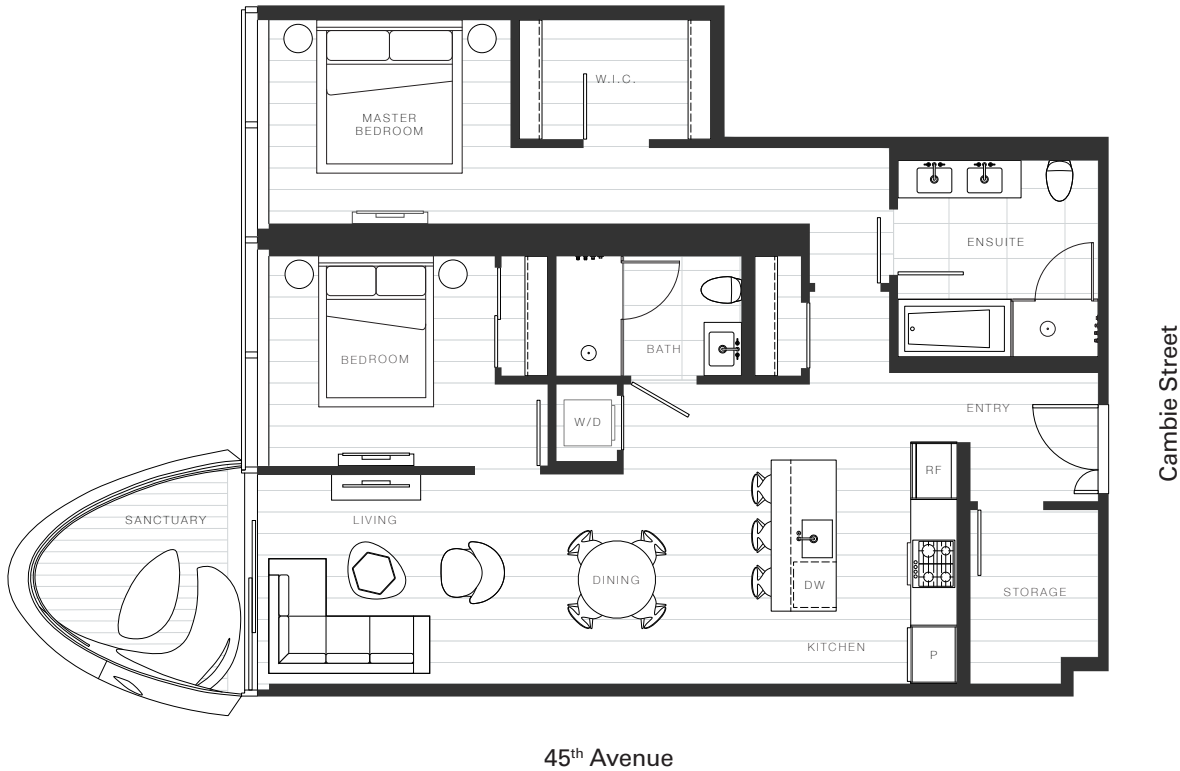

X Clémante

Home 920

—  
2 Bedroom

Total Living: 1,098 ft<sup>2</sup>

## OAKRIDGE X CLÉMANDE

Dimensions, sizes, specifications, layouts and materials are approximate and provided for information purposes only and are not represented as being the actual final areas and dimensions. Prospective purchasers are advised that interior square footage is combined with balcony square footage and included in total advertised square footage of the homes. Exterior walls and glazing, balcony configurations, fascia, guard-rails, screens and façade panel locations are approximate and provided for information purposes only, and will vary in area, type, specifications, and extent depending on the home. The locations shown are not represented as being the final locations of these items. All of the foregoing (including without limitation the dimensions and layout) are subject to change in the developer's sole discretion, without compensation or notice. Please ask sales representative for details. E. & O.E.