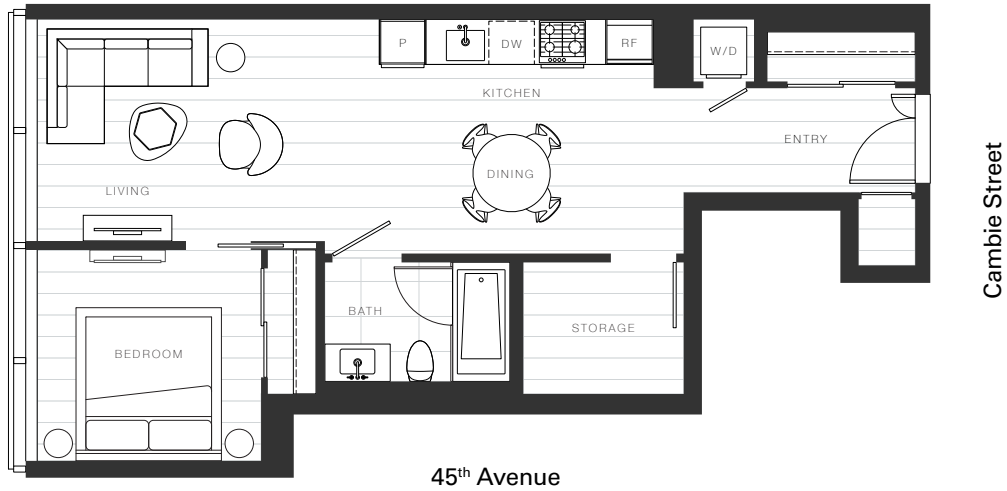

X Clémade

Home 914

—
1 Bedroom

Total Living: 651 ft²

OAKRIDGE X CLÉMANDE

Dimensions, sizes, specifications, layouts and materials are approximate and provided for information purposes only and are not represented as being the actual final areas and dimensions. Prospective purchasers are advised that interior square footage is combined with balcony square footage and included in total advertised square footage of the homes. Exterior walls and glazing, balcony configurations, fascia, guard-rails, screens and façade panel locations are approximate and provided for information purposes only, and will vary in area, type, specifications, and extent depending on the home. The locations shown are not represented as being the final locations of these items. All of the foregoing (including without limitation the dimensions and layout) are subject to change in the developer's sole discretion, without compensation or notice. Please ask sales representative for details. E. & O.E.