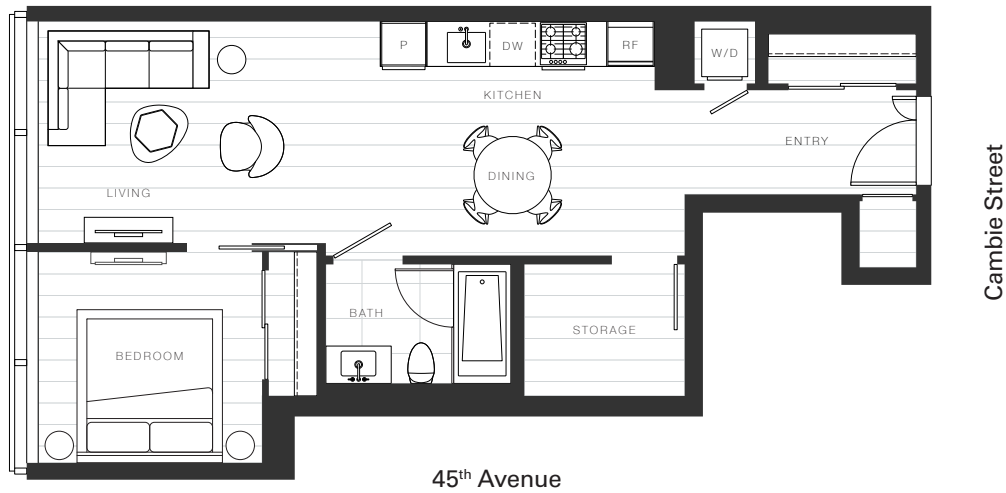

X Clémante

Home 914

—
1 Bedroom

Total Living: 650 ft²

OAKRIDGE X CLÉMANDE

Dimensions, sizes, specifications, layouts and materials are approximate and provided for information purposes only and are not represented as being the actual final areas and dimensions. Prospective purchasers are advised that interior square footage is combined with balcony square footage and included in total advertised square footage of the homes. Exterior walls and glazing, balcony configurations, fascia, guard-rails, screens and façade panel locations are approximate and provided for information purposes only, and will vary in area, type, specifications, and extent depending on the home. The locations shown are not represented as being the final locations of these items. All of the foregoing (including without limitation the dimensions and layout) are subject to change in the developer's sole discretion, without compensation or notice. Please ask sales representative for details. E. & O.E.