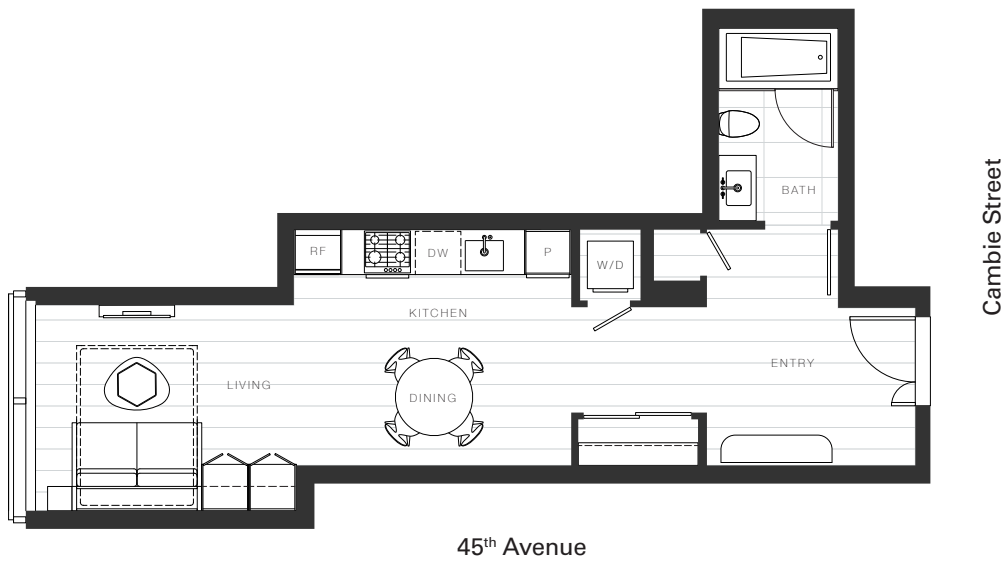

X Clémante

Home 913

—
Studio

Total Living: 482 ft²

OAKRIDGE X CLÉMANDE

Dimensions, sizes, specifications, layouts and materials are approximate and provided for information purposes only and are not represented as being the actual final areas and dimensions. Prospective purchasers are advised that interior square footage is combined with balcony square footage and included in total advertised square footage of the homes. Exterior walls and glazing, balcony configurations, fascia, guard-rails, screens and façade panel locations are approximate and provided for information purposes only, and will vary in area, type, specifications, and extent depending on the home. The locations shown are not represented as being the final locations of these items. All of the foregoing (including without limitation the dimensions and layout) are subject to change in the developer's sole discretion, without compensation or notice. Please ask sales representative for details. E. & O.E.