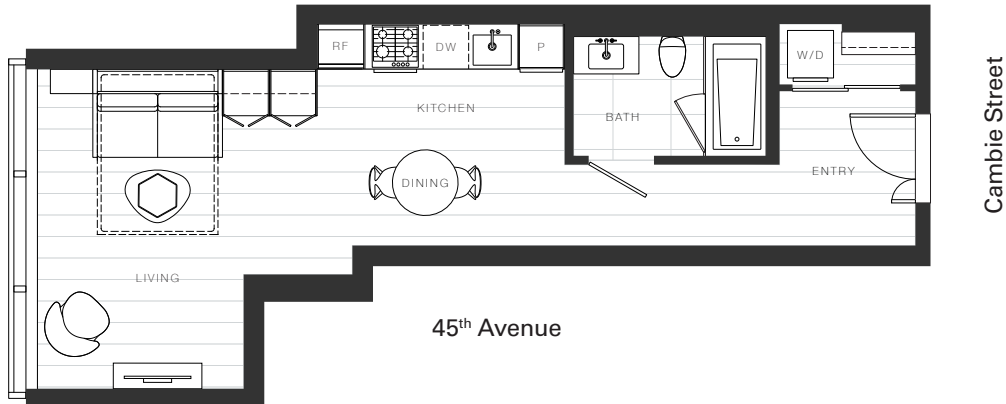

X Clémade

Home 912

—
Studio

Total Living: 469 ft²

OAKRIDGE X CLÉMANDE

Dimensions, sizes, specifications, layouts and materials are approximate and provided for information purposes only and are not represented as being the actual final areas and dimensions. Prospective purchasers are advised that interior square footage is combined with balcony square footage and included in total advertised square footage of the homes. Exterior walls and glazing, balcony configurations, fascia, guard-rails, screens and façade panel locations are approximate and provided for information purposes only, and will vary in area, type, specifications, and extent depending on the home. The locations shown are not represented as being the final locations of these items. All of the foregoing (including without limitation the dimensions and layout) are subject to change in the developer's sole discretion, without compensation or notice. Please ask sales representative for details. E. & O.E.