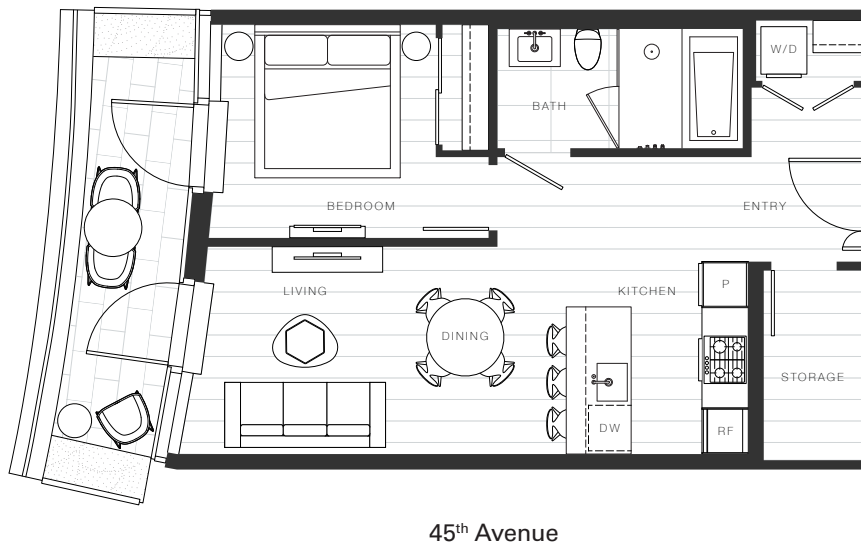

X Clémante

Home 906

—  
1 Bedroom

Total Living: 729 ft<sup>2</sup>

## OAKRIDGE X CLÉMANDE

Dimensions, sizes, specifications, layouts and materials are approximate and provided for information purposes only and are not represented as being the actual final areas and dimensions. Prospective purchasers are advised that interior square footage is combined with balcony square footage and included in total advertised square footage of the homes. Exterior walls and glazing, balcony configurations, fascia, guard-rails, screens and façade panel locations are approximate and provided for information purposes only, and will vary in area, type, specifications, and extent depending on the home. The locations shown are not represented as being the final locations of these items. All of the foregoing (including without limitation the dimensions and layout) are subject to change in the developer's sole discretion, without compensation or notice. Please ask sales representative for details. E. & O.E.