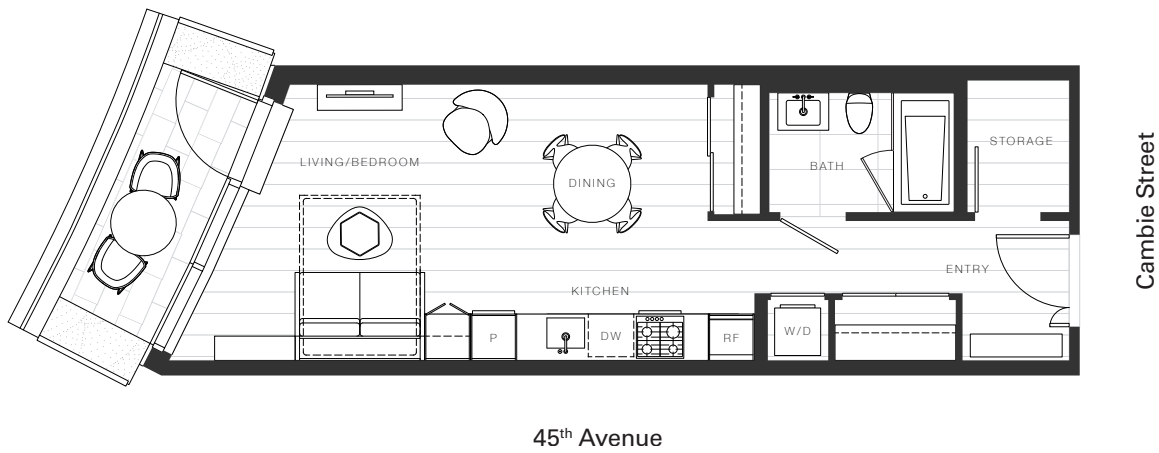

X Clémante

Home 904

—
Studio

Total Living: 579 ft²

OAKRIDGE X CLÉMANDE

Dimensions, sizes, specifications, layouts and materials are approximate and provided for information purposes only and are not represented as being the actual final areas and dimensions. Prospective purchasers are advised that interior square footage is combined with balcony square footage and included in total advertised square footage of the homes. Exterior walls and glazing, balcony configurations, fascia, guard-rails, screens and façade panel locations are approximate and provided for information purposes only, and will vary in area, type, specifications, and extent depending on the home. The locations shown are not represented as being the final locations of these items. All of the foregoing (including without limitation the dimensions and layout) are subject to change in the developer's sole discretion, without compensation or notice. Please ask sales representative for details. E. & O.E.