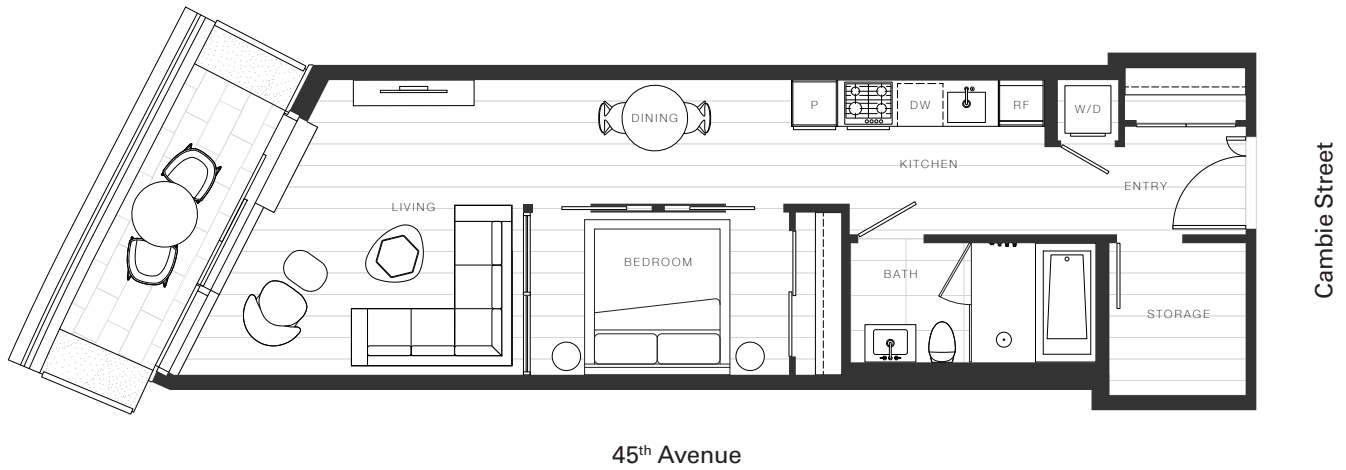

X Clémade

Home 903

—
1 Bedroom

Total Living: 700 ft²

OAKRIDGE X CLÉMANDE

Dimensions, sizes, specifications, layouts and materials are approximate and provided for information purposes only and are not represented as being the actual final areas and dimensions. Prospective purchasers are advised that interior square footage is combined with balcony square footage and included in total advertised square footage of the homes. Exterior walls and glazing, balcony configurations, fascia, guard-rails, screens and façade panel locations are approximate and provided for information purposes only, and will vary in area, type, specifications, and extent depending on the home. The locations shown are not represented as being the final locations of these items. All of the foregoing (including without limitation the dimensions and layout) are subject to change in the developer's sole discretion, without compensation or notice. Please ask sales representative for details. E. & O.E.