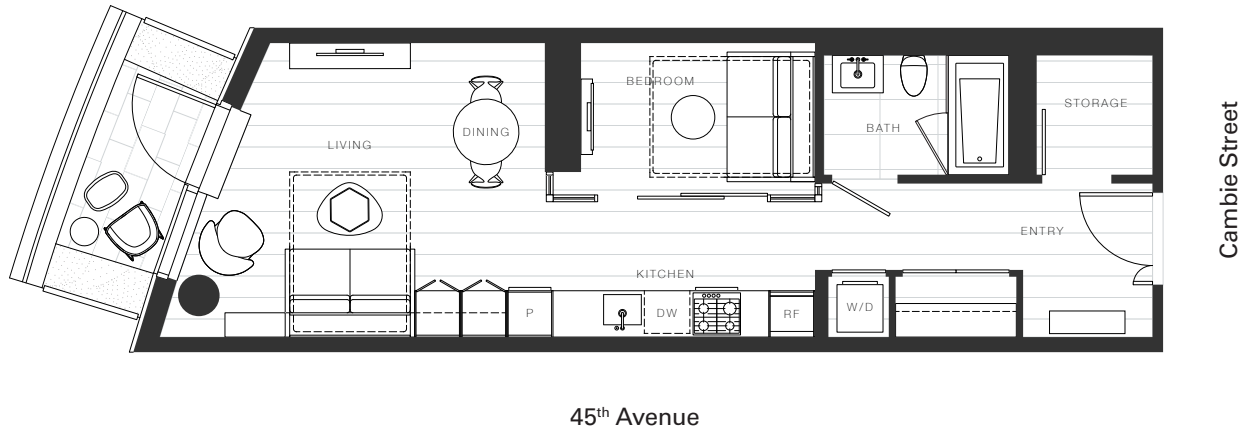

X Clémante

Home 902

—  
1 Bedroom

Total Living: 644 ft<sup>2</sup>

## OAKRIDGE X CLÉMANDE

Dimensions, sizes, specifications, layouts and materials are approximate and provided for information purposes only and are not represented as being the actual final areas and dimensions. Prospective purchasers are advised that interior square footage is combined with balcony square footage and included in total advertised square footage of the homes. Exterior walls and glazing, balcony configurations, fascia, guard-rails, screens and façade panel locations are approximate and provided for information purposes only, and will vary in area, type, specifications, and extent depending on the home. The locations shown are not represented as being the final locations of these items. All of the foregoing (including without limitation the dimensions and layout) are subject to change in the developer's sole discretion, without compensation or notice. Please ask sales representative for details. E. & O.E.