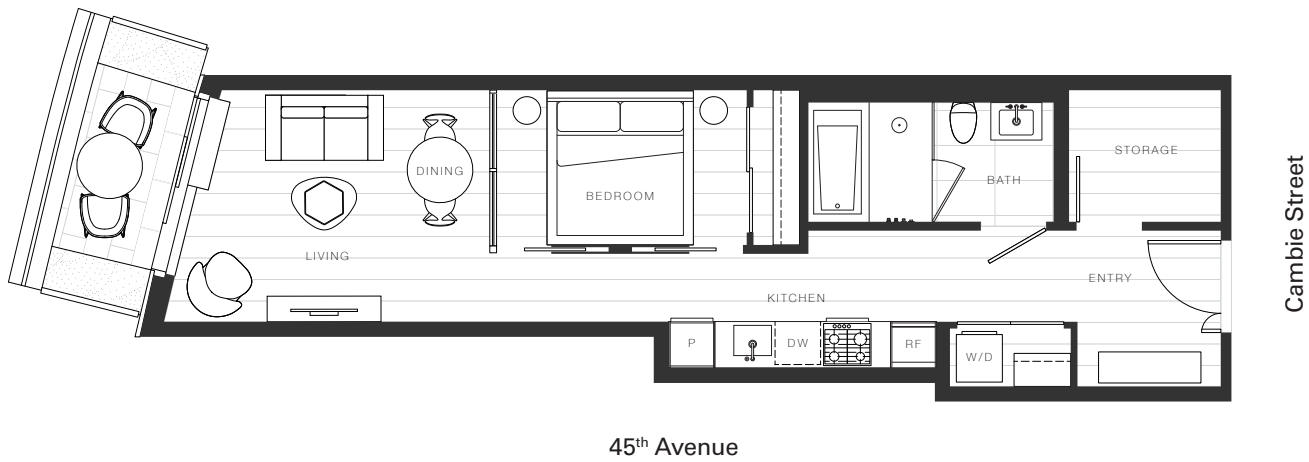

X Clémante

Home 901

—
1 Bedroom

Total Living: 637 ft²

OAKRIDGE X CLÉMANDE

Dimensions, sizes, specifications, layouts and materials are approximate and provided for information purposes only and are not represented as being the actual final areas and dimensions. Prospective purchasers are advised that interior square footage is combined with balcony square footage and included in total advertised square footage of the homes. Exterior walls and glazing, balcony configurations, fascia, guard-rails, screens and façade panel locations are approximate and provided for information purposes only, and will vary in area, type, specifications, and extent depending on the home. The locations shown are not represented as being the final locations of these items. All of the foregoing (including without limitation the dimensions and layout) are subject to change in the developer's sole discretion, without compensation or notice. Please ask sales representative for details. E. & O.E.