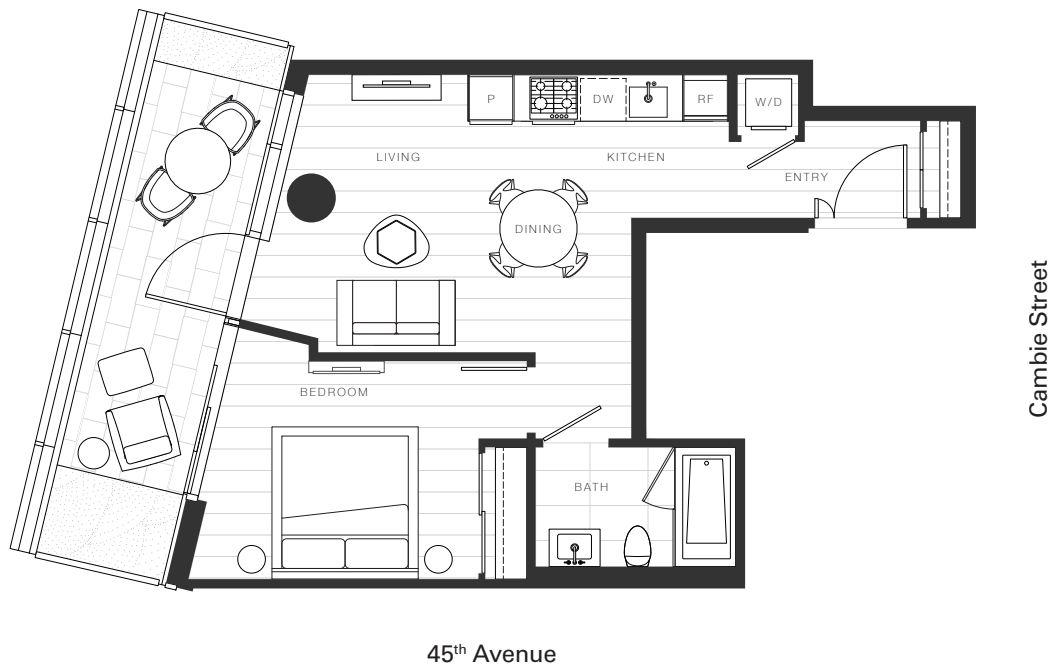

X Clémante

Home 857

—  
1 Bedroom

Total Living: 646 ft<sup>2</sup>

45<sup>th</sup> Avenue

Cambie Street

**OAKRIDGE X CLÉMANDE**

Dimensions, sizes, specifications, layouts and materials are approximate and provided for information purposes only and are not represented as being the actual final areas and dimensions. Prospective purchasers are advised that interior square footage is combined with balcony square footage and included in total advertised square footage of the homes. Exterior walls and glazing, balcony configurations, fascia, guard-rails, screens and façade panel locations are approximate and provided for information purposes only, and will vary in area, type, specifications, and extent depending on the home. The locations shown are not represented as being the final locations of these items. All of the foregoing (including without limitation the dimensions and layout) are subject to change in the developer's sole discretion, without compensation or notice. Please ask sales representative for details. E. & O.E.