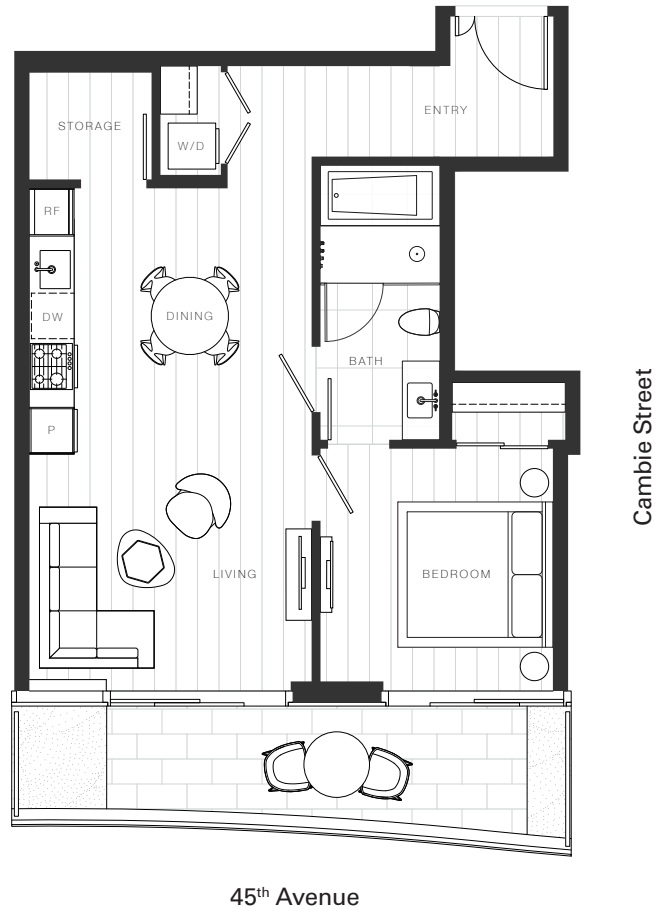

X Clémade

Home 854

—
1 Bedroom

Total Living: 777 ft²

OAKRIDGE X CLÉMANDE

Dimensions, sizes, specifications, layouts and materials are approximate and provided for information purposes only and are not represented as being the actual final areas and dimensions. Prospective purchasers are advised that interior square footage is combined with balcony square footage and included in total advertised square footage of the homes. Exterior walls and glazing, balcony configurations, fascia, guard-rails, screens and façade panel locations are approximate and provided for information purposes only, and will vary in area, type, specifications, and extent depending on the home. The locations shown are not represented as being the final locations of these items. All of the foregoing (including without limitation the dimensions and layout) are subject to change in the developer's sole discretion, without compensation or notice. Please ask sales representative for details. E. & O.E.