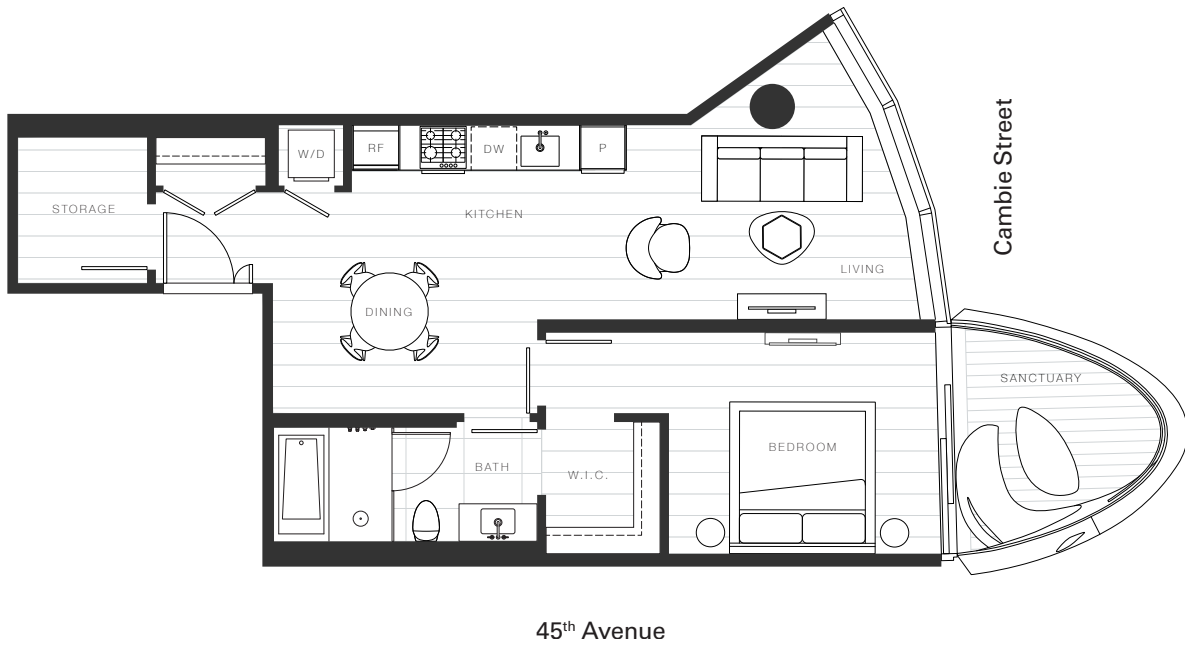

X Clémade

Home 852

—  
1 Bedroom

Total Living: 753 ft<sup>2</sup>

## OAKRIDGE X CLÉMANDE

Dimensions, sizes, specifications, layouts and materials are approximate and provided for information purposes only and are not represented as being the actual final areas and dimensions. Prospective purchasers are advised that interior square footage is combined with balcony square footage and included in total advertised square footage of the homes. Exterior walls and glazing, balcony configurations, fascia, guard-rails, screens and façade panel locations are approximate and provided for information purposes only, and will vary in area, type, specifications, and extent depending on the home. The locations shown are not represented as being the final locations of these items. All of the foregoing (including without limitation the dimensions and layout) are subject to change in the developer's sole discretion, without compensation or notice. Please ask sales representative for details. E. & O.E.