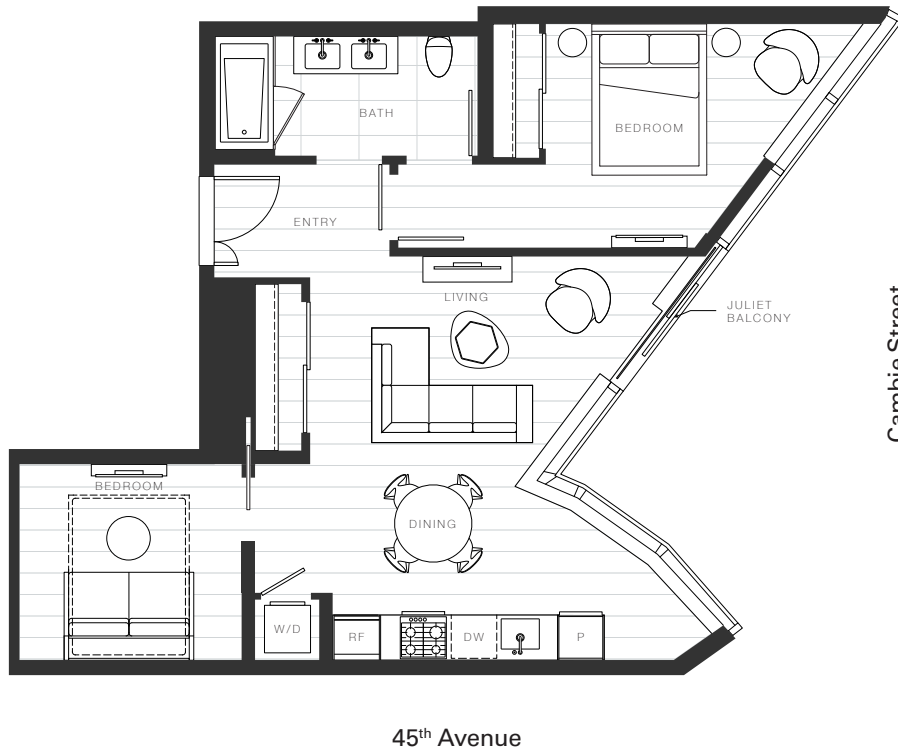

X Clémante

Home 851

—
2 Bedroom

Total Living: 721 ft²

OAKRIDGE X CLÉMANDE

Dimensions, sizes, specifications, layouts and materials are approximate and provided for information purposes only and are not represented as being the actual final areas and dimensions. Prospective purchasers are advised that interior square footage is combined with balcony square footage and included in total advertised square footage of the homes. Exterior walls and glazing, balcony configurations, fascia, guard-rails, screens and façade panel locations are approximate and provided for information purposes only, and will vary in area, type, specifications, and extent depending on the home. The locations shown are not represented as being the final locations of these items. All of the foregoing (including without limitation the dimensions and layout) are subject to change in the developer's sole discretion, without compensation or notice. Please ask sales representative for details. E. & O.E.