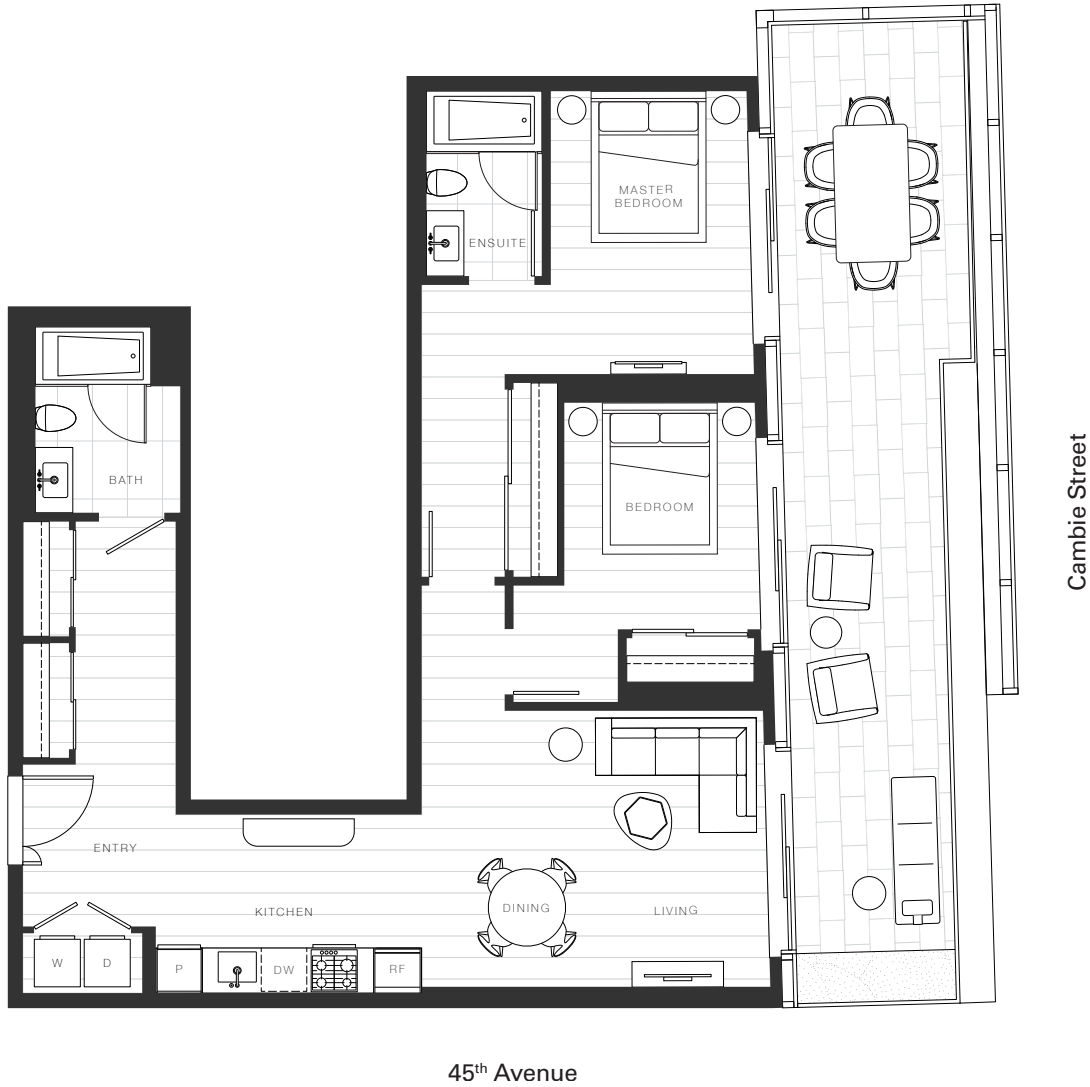

X Clémante

Home 843

—  
2 Bedroom

Total Living: 1,290 ft<sup>2</sup>

**OAKRIDGE X CLÉMANDE**

Dimensions, sizes, specifications, layouts and materials are approximate and provided for information purposes only and are not represented as being the actual final areas and dimensions. Prospective purchasers are advised that interior square footage is combined with balcony square footage and included in total advertised square footage of the homes. Exterior walls and glazing, balcony configurations, fascia, guard-rails, screens and façade panel locations are approximate and provided for information purposes only, and will vary in area, type, specifications, and extent depending on the home. The locations shown are not represented as being the final locations of these items. All of the foregoing (including without limitation the dimensions and layout) are subject to change in the developer's sole discretion, without compensation or notice. Please ask sales representative for details. E. & O.E.