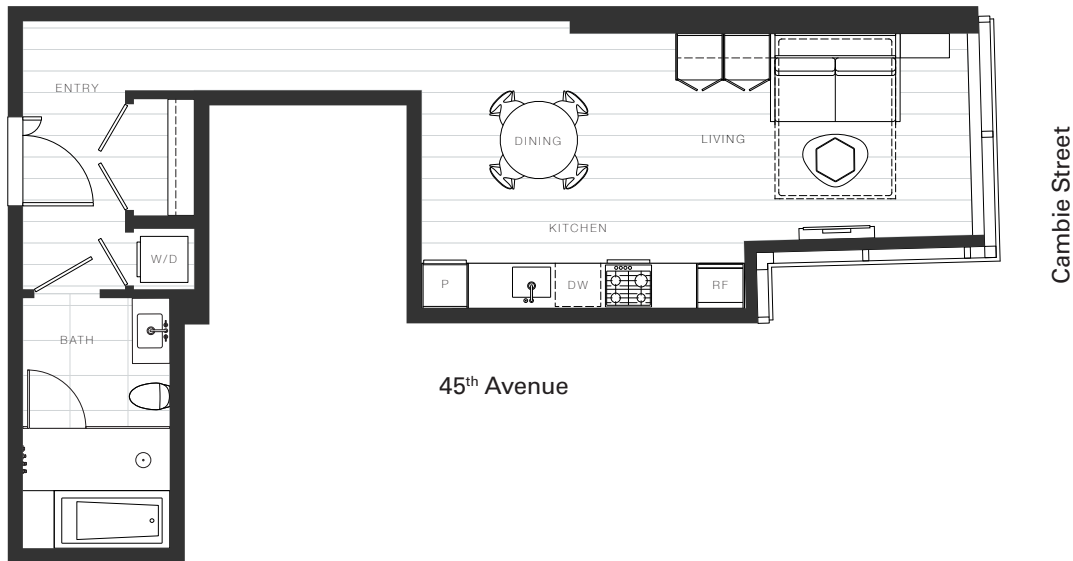

X Clémante

Home 842

—
Studio

Total Living: 555 ft²

OAKRIDGE X CLÉMANDE

Dimensions, sizes, specifications, layouts and materials are approximate and provided for information purposes only and are not represented as being the actual final areas and dimensions. Prospective purchasers are advised that interior square footage is combined with balcony square footage and included in total advertised square footage of the homes. Exterior walls and glazing, balcony configurations, fascia, guard-rails, screens and façade panel locations are approximate and provided for information purposes only, and will vary in area, type, specifications, and extent depending on the home. The locations shown are not represented as being the final locations of these items. All of the foregoing (including without limitation the dimensions and layout) are subject to change in the developer's sole discretion, without compensation or notice. Please ask sales representative for details. E. & O.E.