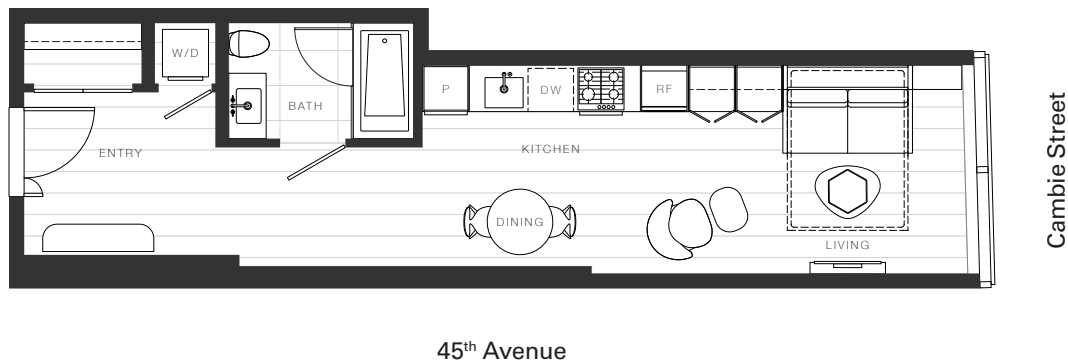

X Clémante

Home 841

—  
Studio

Total Living: 449 ft<sup>2</sup>

## OAKRIDGE X CLÉMANDE

Dimensions, sizes, specifications, layouts and materials are approximate and provided for information purposes only and are not represented as being the actual final areas and dimensions. Prospective purchasers are advised that interior square footage is combined with balcony square footage and included in total advertised square footage of the homes. Exterior walls and glazing, balcony configurations, fascia, guard-rails, screens and façade panel locations are approximate and provided for information purposes only, and will vary in area, type, specifications, and extent depending on the home. The locations shown are not represented as being the final locations of these items. All of the foregoing (including without limitation the dimensions and layout) are subject to change in the developer's sole discretion, without compensation or notice. Please ask sales representative for details. E. & O.E.