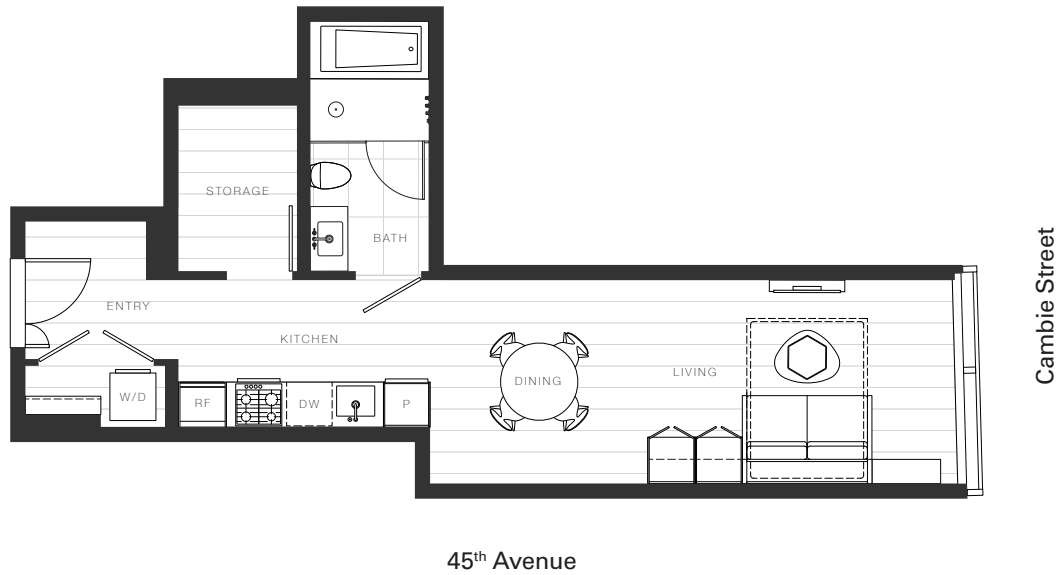

X Clémante

Home 840

—
Studio

Total Living: 517 ft²

OAKRIDGE X CLÉMANDE

Dimensions, sizes, specifications, layouts and materials are approximate and provided for information purposes only and are not represented as being the actual final areas and dimensions. Prospective purchasers are advised that interior square footage is combined with balcony square footage and included in total advertised square footage of the homes. Exterior walls and glazing, balcony configurations, fascia, guard-rails, screens and façade panel locations are approximate and provided for information purposes only, and will vary in area, type, specifications, and extent depending on the home. The locations shown are not represented as being the final locations of these items. All of the foregoing (including without limitation the dimensions and layout) are subject to change in the developer's sole discretion, without compensation or notice. Please ask sales representative for details. E. & O.E.