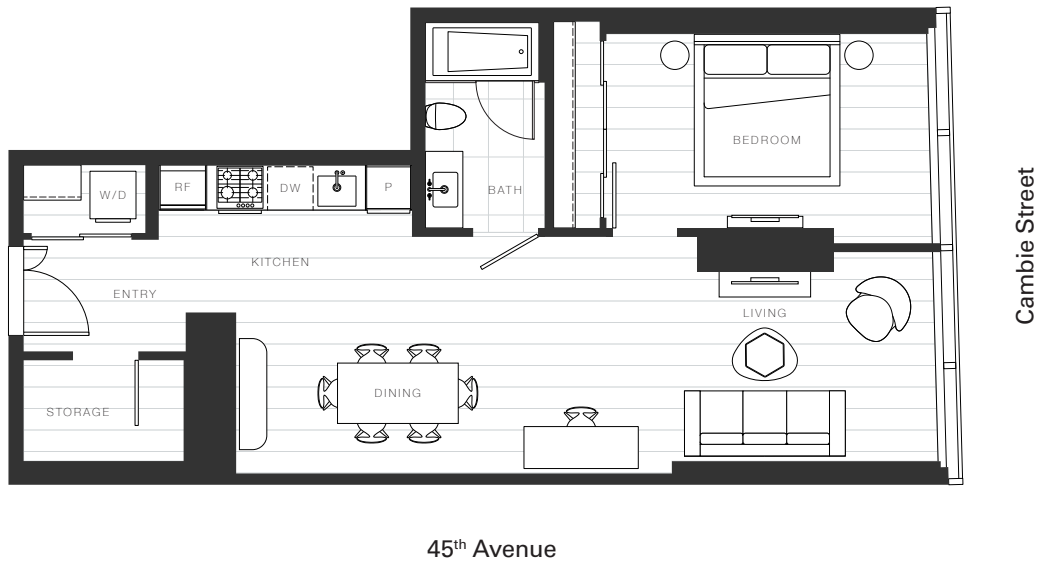

X Clémade

Home 838

—
1 Bedroom

Total Living: 720 ft²

OAKRIDGE X CLÉMANDE

Dimensions, sizes, specifications, layouts and materials are approximate and provided for information purposes only and are not represented as being the actual final areas and dimensions. Prospective purchasers are advised that interior square footage is combined with balcony square footage and included in total advertised square footage of the homes. Exterior walls and glazing, balcony configurations, fascia, guard-rails, screens and façade panel locations are approximate and provided for information purposes only, and will vary in area, type, specifications, and extent depending on the home. The locations shown are not represented as being the final locations of these items. All of the foregoing (including without limitation the dimensions and layout) are subject to change in the developer's sole discretion, without compensation or notice. Please ask sales representative for details. E. & O.E.