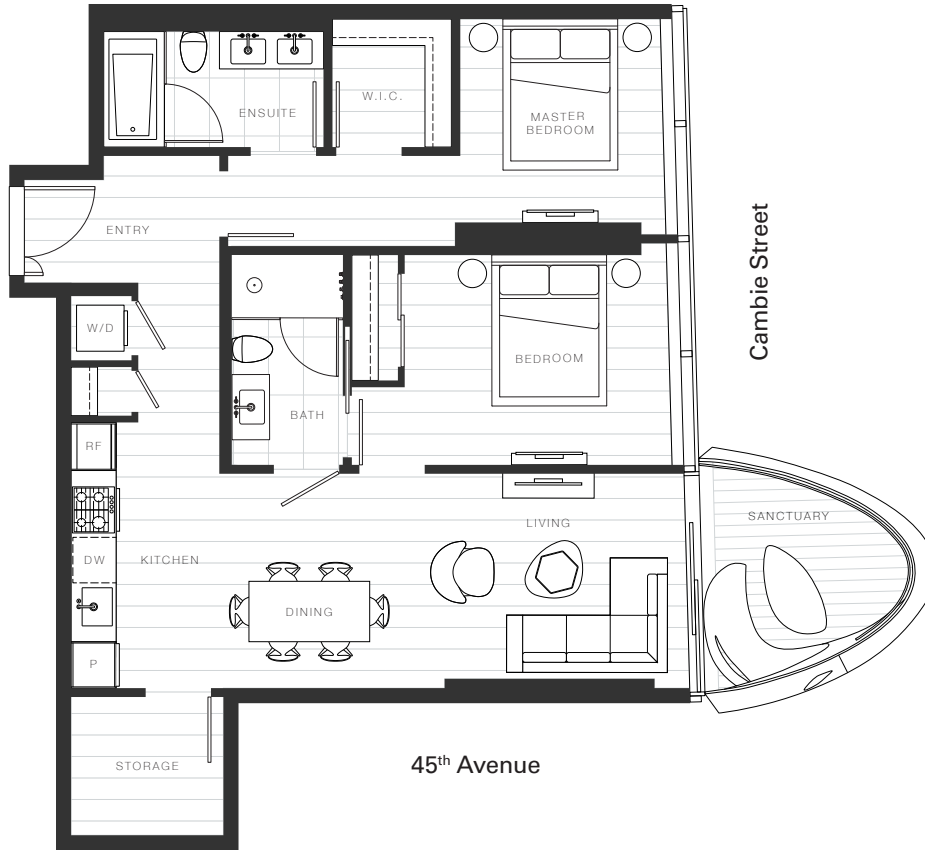

X Clémante

Home 835

—  
2 Bedroom

Total Living: 974 ft<sup>2</sup>

## OAKRIDGE X CLÉMANDE

Dimensions, sizes, specifications, layouts and materials are approximate and provided for information purposes only and are not represented as being the actual final areas and dimensions. Prospective purchasers are advised that interior square footage is combined with balcony square footage and included in total advertised square footage of the homes. Exterior walls and glazing, balcony configurations, fascia, guard-rails, screens and façade panel locations are approximate and provided for information purposes only, and will vary in area, type, specifications, and extent depending on the home. The locations shown are not represented as being the final locations of these items. All of the foregoing (including without limitation the dimensions and layout) are subject to change in the developer's sole discretion, without compensation or notice. Please ask sales representative for details. E. & O.E.