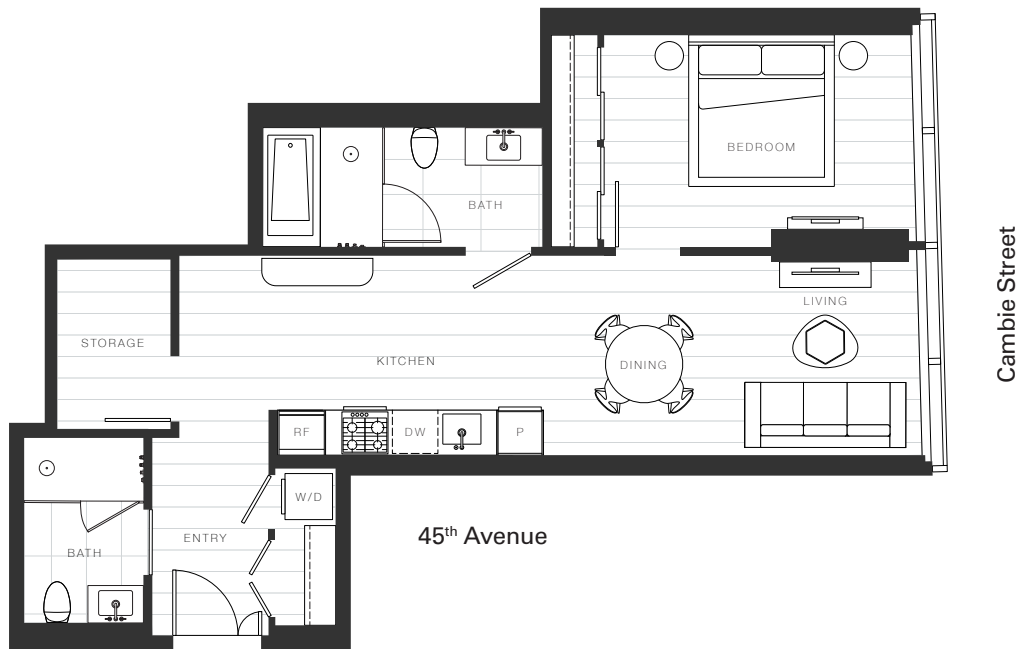

X Clémante

Home 834

—
1 Bedroom

Total Living: 769 ft²

OAKRIDGE X CLÉMANDE

Dimensions, sizes, specifications, layouts and materials are approximate and provided for information purposes only and are not represented as being the actual final areas and dimensions. Prospective purchasers are advised that interior square footage is combined with balcony square footage and included in total advertised square footage of the homes. Exterior walls and glazing, balcony configurations, fascia, guard-rails, screens and façade panel locations are approximate and provided for information purposes only, and will vary in area, type, specifications, and extent depending on the home. The locations shown are not represented as being the final locations of these items. All of the foregoing (including without limitation the dimensions and layout) are subject to change in the developer's sole discretion, without compensation or notice. Please ask sales representative for details. E. & O.E.