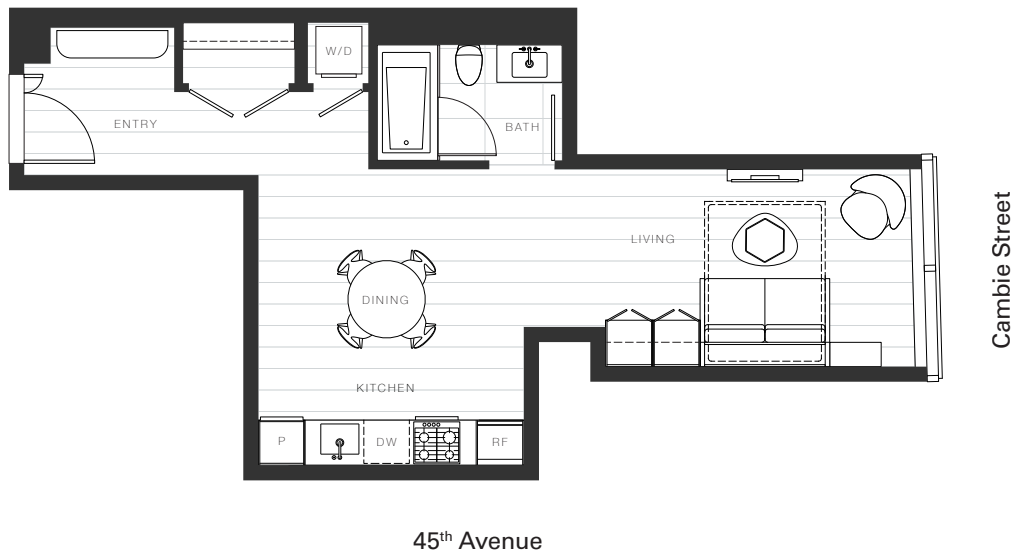

X Clémante

Home 833

—  
Studio

Total Living: 519 ft<sup>2</sup>

## OAKRIDGE X CLÉMANDE

Dimensions, sizes, specifications, layouts and materials are approximate and provided for information purposes only and are not represented as being the actual final areas and dimensions. Prospective purchasers are advised that interior square footage is combined with balcony square footage and included in total advertised square footage of the homes. Exterior walls and glazing, balcony configurations, fascia, guard-rails, screens and façade panel locations are approximate and provided for information purposes only, and will vary in area, type, specifications, and extent depending on the home. The locations shown are not represented as being the final locations of these items. All of the foregoing (including without limitation the dimensions and layout) are subject to change in the developer's sole discretion, without compensation or notice. Please ask sales representative for details. E. & O.E.