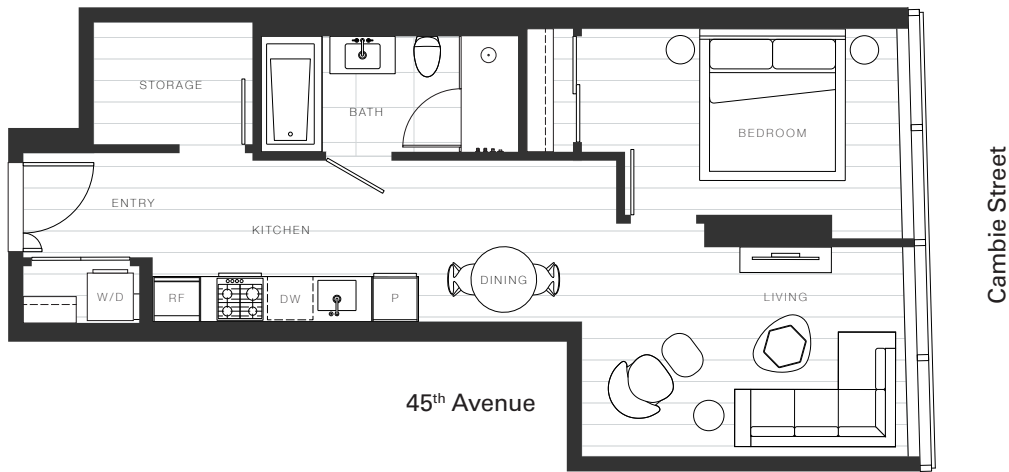

X Clémante

Home 832

—
1 Bedroom

Total Living: 635 ft²

OAKRIDGE X CLÉMANDE

Dimensions, sizes, specifications, layouts and materials are approximate and provided for information purposes only and are not represented as being the actual final areas and dimensions. Prospective purchasers are advised that interior square footage is combined with balcony square footage and included in total advertised square footage of the homes. Exterior walls and glazing, balcony configurations, fascia, guard-rails, screens and façade panel locations are approximate and provided for information purposes only, and will vary in area, type, specifications, and extent depending on the home. The locations shown are not represented as being the final locations of these items. All of the foregoing (including without limitation the dimensions and layout) are subject to change in the developer's sole discretion, without compensation or notice. Please ask sales representative for details. E. & O.E.