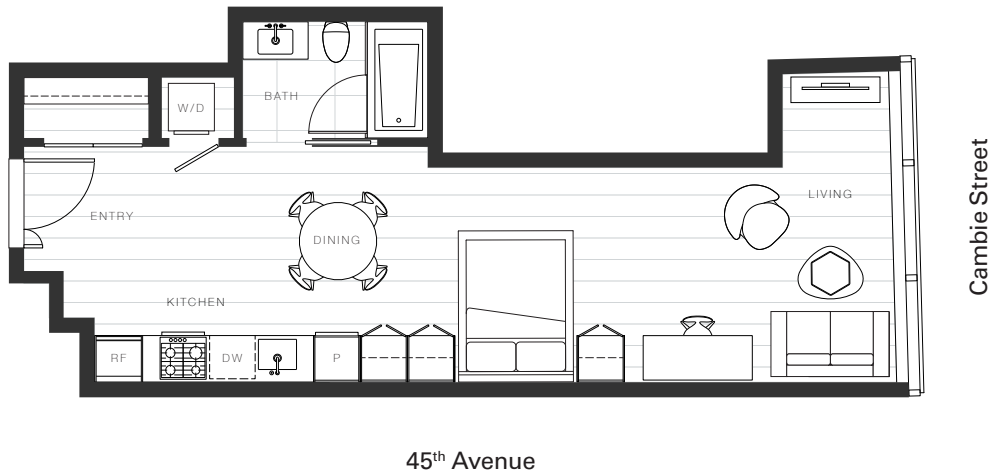

X Clémante

Home 831

—
Studio

Total Living: 528 ft²

OAKRIDGE X CLÉMANDE

Dimensions, sizes, specifications, layouts and materials are approximate and provided for information purposes only and are not represented as being the actual final areas and dimensions. Prospective purchasers are advised that interior square footage is combined with balcony square footage and included in total advertised square footage of the homes. Exterior walls and glazing, balcony configurations, fascia, guard-rails, screens and façade panel locations are approximate and provided for information purposes only, and will vary in area, type, specifications, and extent depending on the home. The locations shown are not represented as being the final locations of these items. All of the foregoing (including without limitation the dimensions and layout) are subject to change in the developer's sole discretion, without compensation or notice. Please ask sales representative for details. E. & O.E.