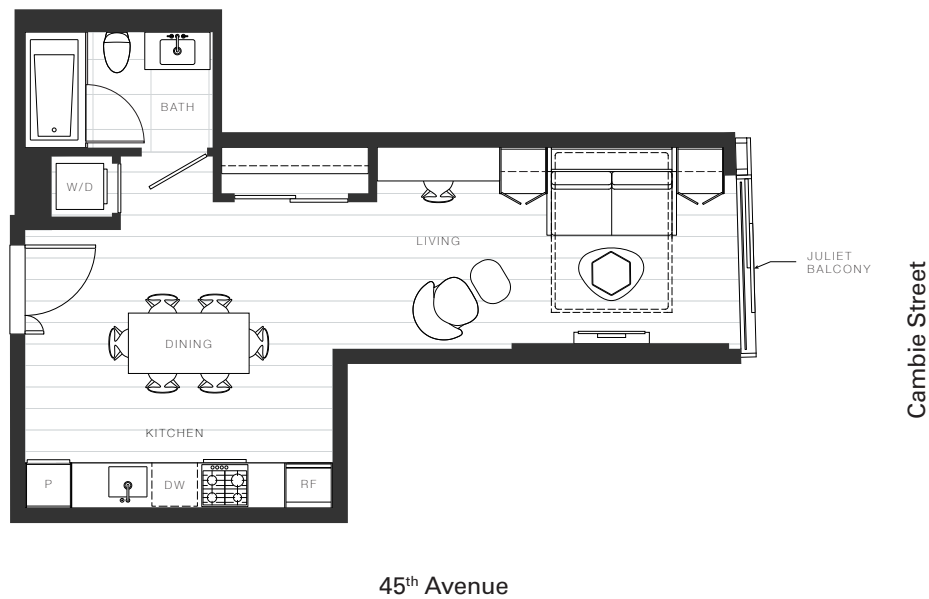

X Clémade

Home 828

—
Studio

Total Living: 462 ft²

OAKRIDGE X CLÉMANDE

Dimensions, sizes, specifications, layouts and materials are approximate and provided for information purposes only and are not represented as being the actual final areas and dimensions. Prospective purchasers are advised that interior square footage is combined with balcony square footage and included in total advertised square footage of the homes. Exterior walls and glazing, balcony configurations, fascia, guard-rails, screens and façade panel locations are approximate and provided for information purposes only, and will vary in area, type, specifications, and extent depending on the home. The locations shown are not represented as being the final locations of these items. All of the foregoing (including without limitation the dimensions and layout) are subject to change in the developer's sole discretion, without compensation or notice. Please ask sales representative for details. E. & O.E.