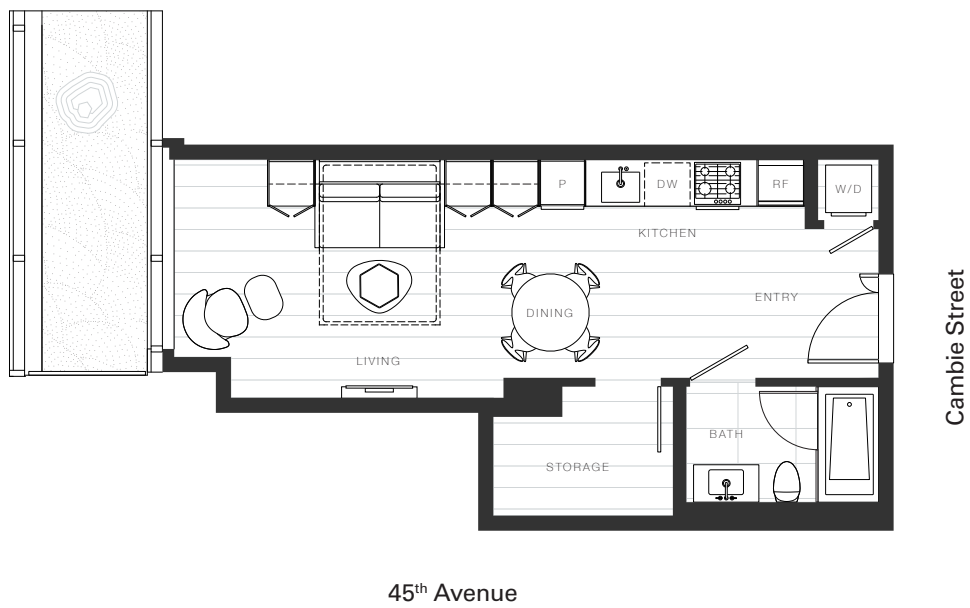

X Clémante

Home 825

—  
Studio

Total Living: 452 ft<sup>2</sup>

## OAKRIDGE X CLÉMANDE

Dimensions, sizes, specifications, layouts and materials are approximate and provided for information purposes only and are not represented as being the actual final areas and dimensions. Prospective purchasers are advised that interior square footage is combined with balcony square footage and included in total advertised square footage of the homes. Exterior walls and glazing, balcony configurations, fascia, guard-rails, screens and façade panel locations are approximate and provided for information purposes only, and will vary in area, type, specifications, and extent depending on the home. The locations shown are not represented as being the final locations of these items. All of the foregoing (including without limitation the dimensions and layout) are subject to change in the developer's sole discretion, without compensation or notice. Please ask sales representative for details. E. & O.E.