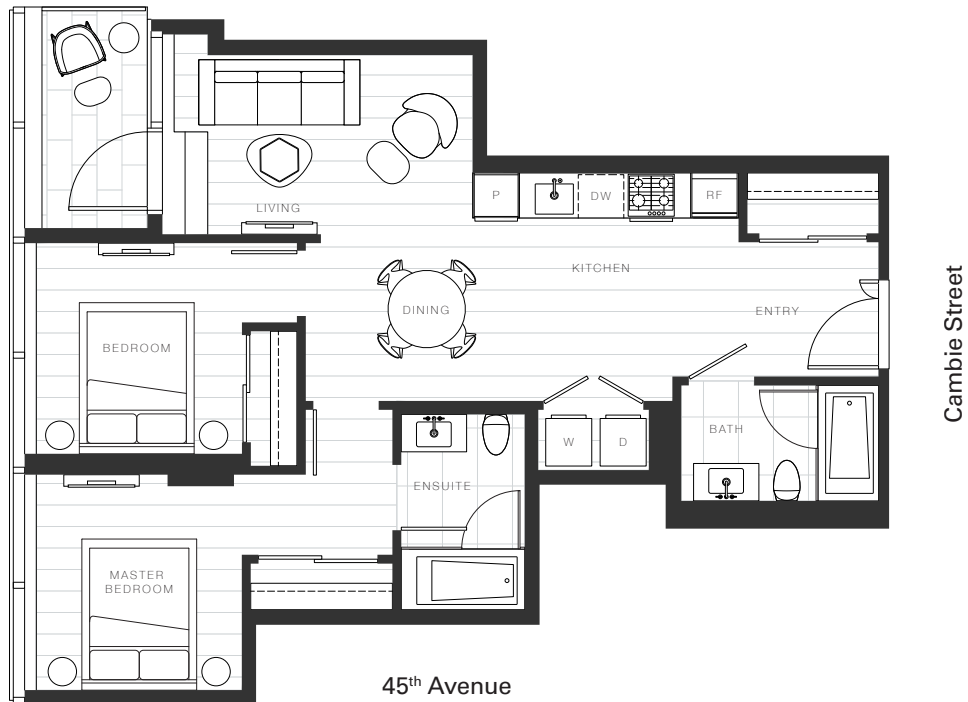

X Clémade

Home 824

—
2 Bedroom

Total Living: 827 ft²

OAKRIDGE X CLÉMANDE

Dimensions, sizes, specifications, layouts and materials are approximate and provided for information purposes only and are not represented as being the actual final areas and dimensions. Prospective purchasers are advised that interior square footage is combined with balcony square footage and included in total advertised square footage of the homes. Exterior walls and glazing, balcony configurations, fascia, guard-rails, screens and façade panel locations are approximate and provided for information purposes only, and will vary in area, type, specifications, and extent depending on the home. The locations shown are not represented as being the final locations of these items. All of the foregoing (including without limitation the dimensions and layout) are subject to change in the developer's sole discretion, without compensation or notice. Please ask sales representative for details. E. & O.E.