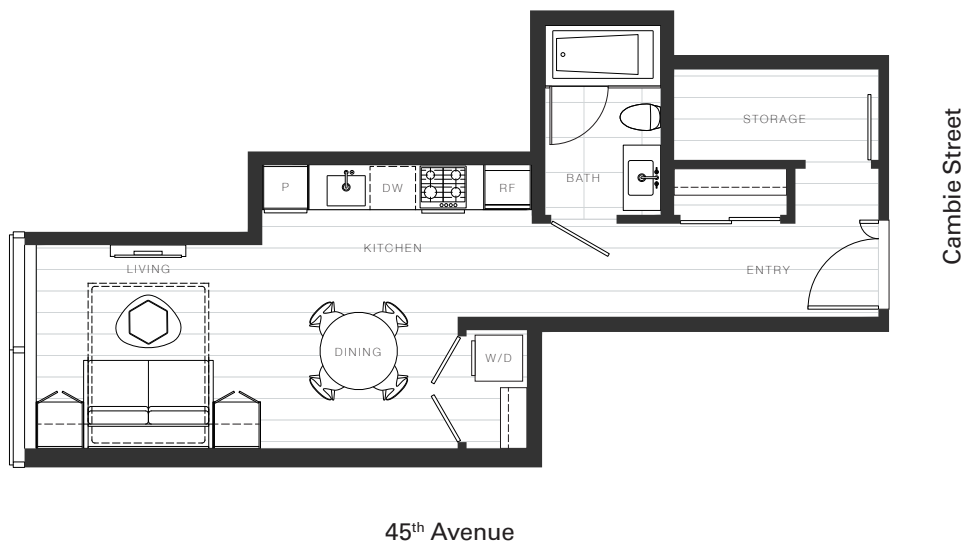

X Clémante

Home 823

—  
Studio

Total Living: 462 ft<sup>2</sup>

## OAKRIDGE X CLÉMANDE

Dimensions, sizes, specifications, layouts and materials are approximate and provided for information purposes only and are not represented as being the actual final areas and dimensions. Prospective purchasers are advised that interior square footage is combined with balcony square footage and included in total advertised square footage of the homes. Exterior walls and glazing, balcony configurations, fascia, guard-rails, screens and façade panel locations are approximate and provided for information purposes only, and will vary in area, type, specifications, and extent depending on the home. The locations shown are not represented as being the final locations of these items. All of the foregoing (including without limitation the dimensions and layout) are subject to change in the developer's sole discretion, without compensation or notice. Please ask sales representative for details. E. & O.E.