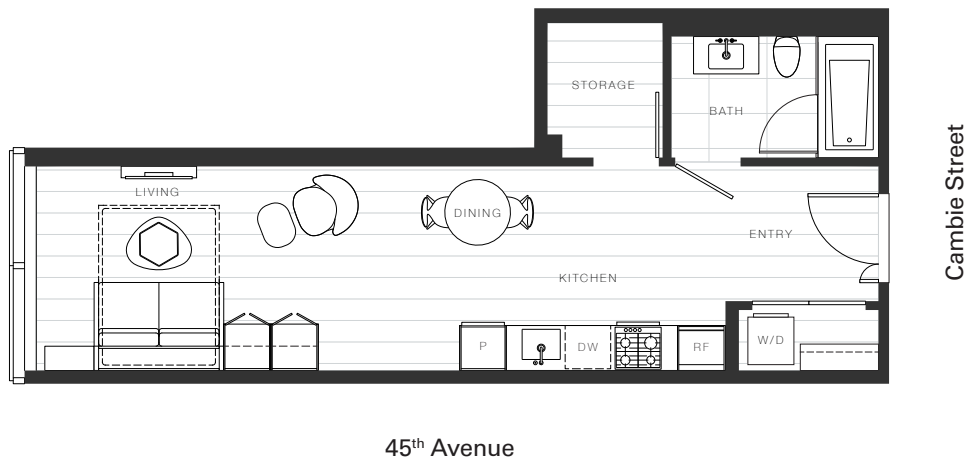

X Clémante

Home 822

—
Studio

Total Living: 474 ft²

OAKRIDGE X CLÉMANDE

Dimensions, sizes, specifications, layouts and materials are approximate and provided for information purposes only and are not represented as being the actual final areas and dimensions. Prospective purchasers are advised that interior square footage is combined with balcony square footage and included in total advertised square footage of the homes. Exterior walls and glazing, balcony configurations, fascia, guard-rails, screens and façade panel locations are approximate and provided for information purposes only, and will vary in area, type, specifications, and extent depending on the home. The locations shown are not represented as being the final locations of these items. All of the foregoing (including without limitation the dimensions and layout) are subject to change in the developer's sole discretion, without compensation or notice. Please ask sales representative for details. E. & O.E.