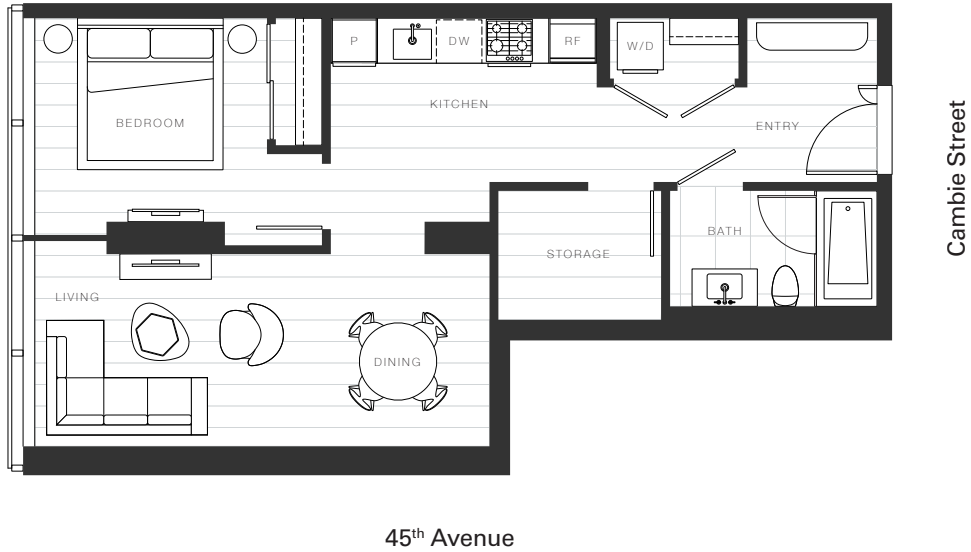

X Clémante

Home 821

—
1 Bedroom

Total Living: 663 ft²

OAKRIDGE X CLÉMANDE

Dimensions, sizes, specifications, layouts and materials are approximate and provided for information purposes only and are not represented as being the actual final areas and dimensions. Prospective purchasers are advised that interior square footage is combined with balcony square footage and included in total advertised square footage of the homes. Exterior walls and glazing, balcony configurations, fascia, guard-rails, screens and façade panel locations are approximate and provided for information purposes only, and will vary in area, type, specifications, and extent depending on the home. The locations shown are not represented as being the final locations of these items. All of the foregoing (including without limitation the dimensions and layout) are subject to change in the developer's sole discretion, without compensation or notice. Please ask sales representative for details. E. & O.E.