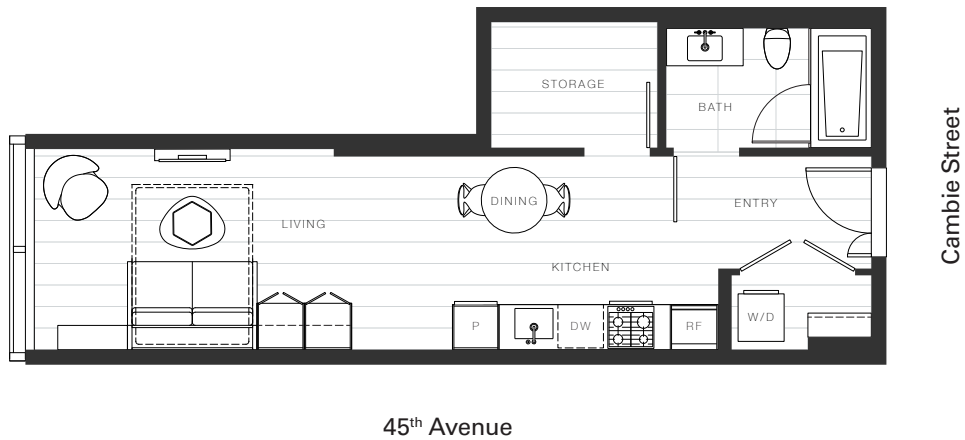

X Clémade

Home 820

—
Studio

Total Living: 478 ft²

OAKRIDGE X CLÉMANDE

Dimensions, sizes, specifications, layouts and materials are approximate and provided for information purposes only and are not represented as being the actual final areas and dimensions. Prospective purchasers are advised that interior square footage is combined with balcony square footage and included in total advertised square footage of the homes. Exterior walls and glazing, balcony configurations, fascia, guard-rails, screens and façade panel locations are approximate and provided for information purposes only, and will vary in area, type, specifications, and extent depending on the home. The locations shown are not represented as being the final locations of these items. All of the foregoing (including without limitation the dimensions and layout) are subject to change in the developer's sole discretion, without compensation or notice. Please ask sales representative for details. E. & O.E.