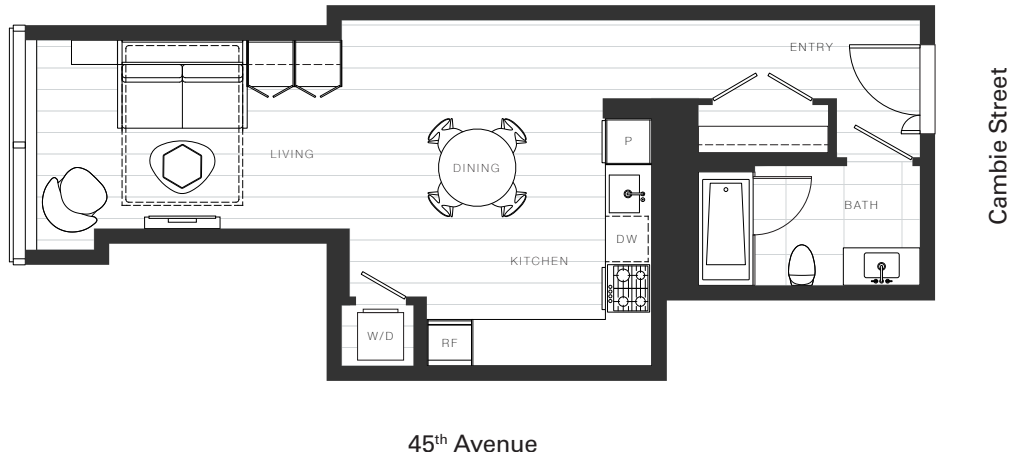

X Clémante

Home 815

—
Studio

Total Living: 518 ft²

OAKRIDGE X CLÉMANDE

Dimensions, sizes, specifications, layouts and materials are approximate and provided for information purposes only and are not represented as being the actual final areas and dimensions. Prospective purchasers are advised that interior square footage is combined with balcony square footage and included in total advertised square footage of the homes. Exterior walls and glazing, balcony configurations, fascia, guard-rails, screens and façade panel locations are approximate and provided for information purposes only, and will vary in area, type, specifications, and extent depending on the home. The locations shown are not represented as being the final locations of these items. All of the foregoing (including without limitation the dimensions and layout) are subject to change in the developer's sole discretion, without compensation or notice. Please ask sales representative for details. E. & O.E.