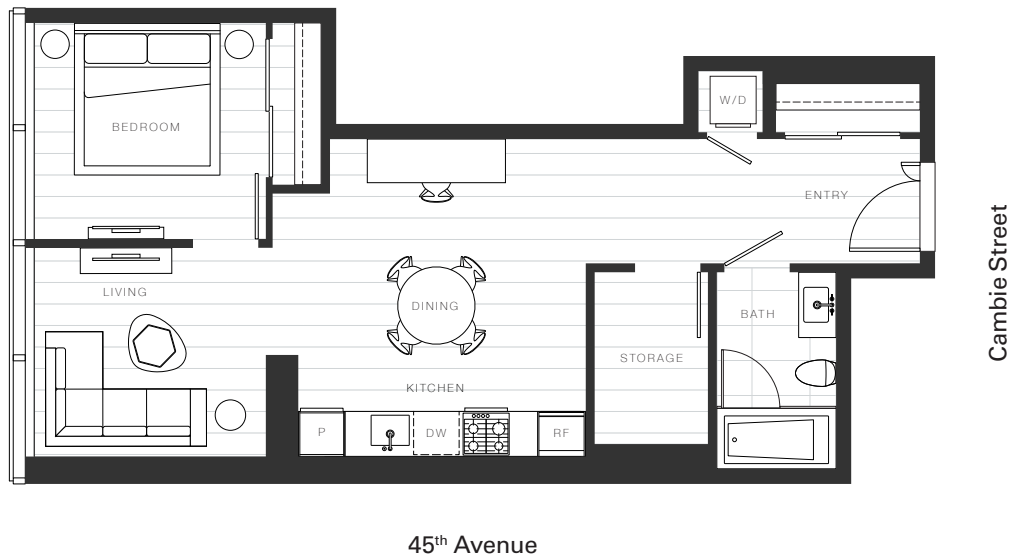

X Clémante

Home 814

—  
1 Bedroom

Total Living: 683 ft<sup>2</sup>

## OAKRIDGE X CLÉMANDE

Dimensions, sizes, specifications, layouts and materials are approximate and provided for information purposes only and are not represented as being the actual final areas and dimensions. Prospective purchasers are advised that interior square footage is combined with balcony square footage and included in total advertised square footage of the homes. Exterior walls and glazing, balcony configurations, fascia, guard-rails, screens and façade panel locations are approximate and provided for information purposes only, and will vary in area, type, specifications, and extent depending on the home. The locations shown are not represented as being the final locations of these items. All of the foregoing (including without limitation the dimensions and layout) are subject to change in the developer's sole discretion, without compensation or notice. Please ask sales representative for details. E. & O.E.