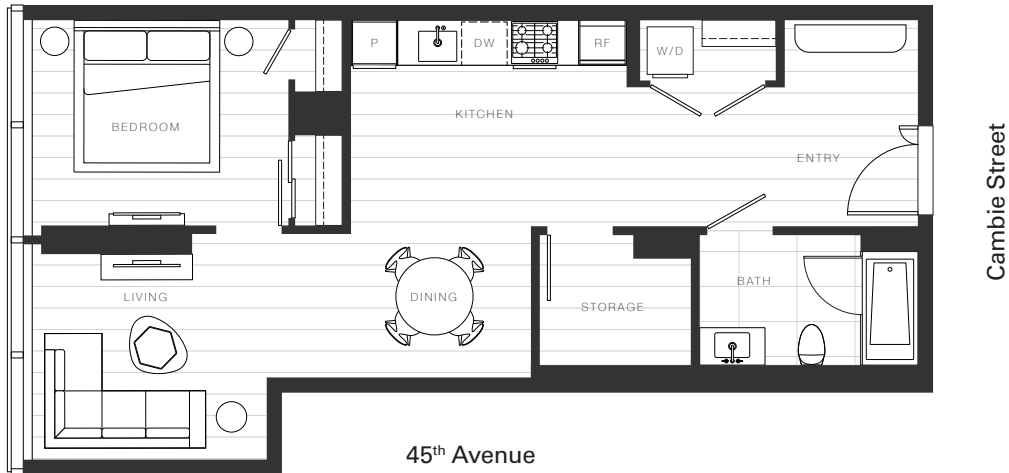

X Clémade

Home 811

—
1 Bedroom

Total Living: 709 ft²

OAKRIDGE X CLÉMANDE

Dimensions, sizes, specifications, layouts and materials are approximate and provided for information purposes only and are not represented as being the actual final areas and dimensions. Prospective purchasers are advised that interior square footage is combined with balcony square footage and included in total advertised square footage of the homes. Exterior walls and glazing, balcony configurations, fascia, guard-rails, screens and façade panel locations are approximate and provided for information purposes only, and will vary in area, type, specifications, and extent depending on the home. The locations shown are not represented as being the final locations of these items. All of the foregoing (including without limitation the dimensions and layout) are subject to change in the developer's sole discretion, without compensation or notice. Please ask sales representative for details. E. & O.E.