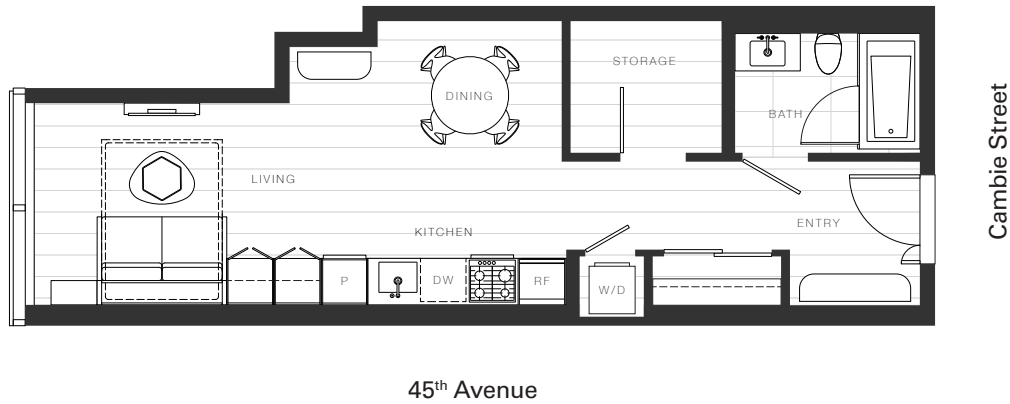

X Clémade

Home 810

—
Studio

Total Living: 506 ft²

OAKRIDGE X CLÉMANDE

Dimensions, sizes, specifications, layouts and materials are approximate and provided for information purposes only and are not represented as being the actual final areas and dimensions. Prospective purchasers are advised that interior square footage is combined with balcony square footage and included in total advertised square footage of the homes. Exterior walls and glazing, balcony configurations, fascia, guard-rails, screens and façade panel locations are approximate and provided for information purposes only, and will vary in area, type, specifications, and extent depending on the home. The locations shown are not represented as being the final locations of these items. All of the foregoing (including without limitation the dimensions and layout) are subject to change in the developer's sole discretion, without compensation or notice. Please ask sales representative for details. E. & O.E.