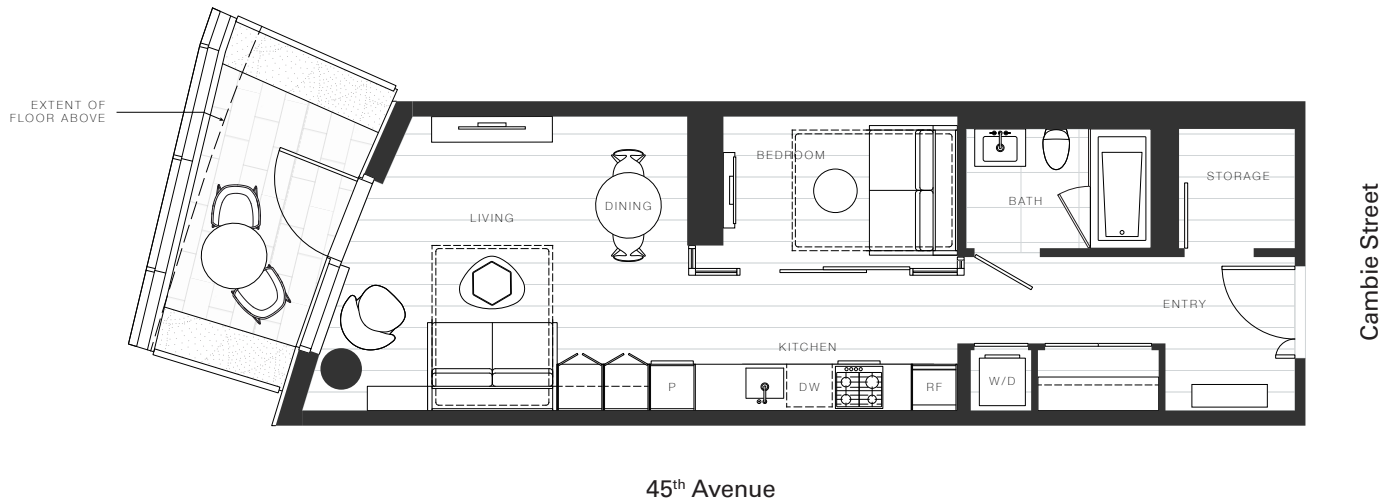

X Clémante

Home 802

—
1 Bedroom

Total Living: 643 ft²

OAKRIDGE X CLÉMANDE

Dimensions, sizes, specifications, layouts and materials are approximate and provided for information purposes only and are not represented as being the actual final areas and dimensions. Prospective purchasers are advised that interior square footage is combined with balcony square footage and included in total advertised square footage of the homes. Exterior walls and glazing, balcony configurations, fascia, guard-rails, screens and façade panel locations are approximate and provided for information purposes only, and will vary in area, type, specifications, and extent depending on the home. The locations shown are not represented as being the final locations of these items. All of the foregoing (including without limitation the dimensions and layout) are subject to change in the developer's sole discretion, without compensation or notice. Please ask sales representative for details. E. & O.E.