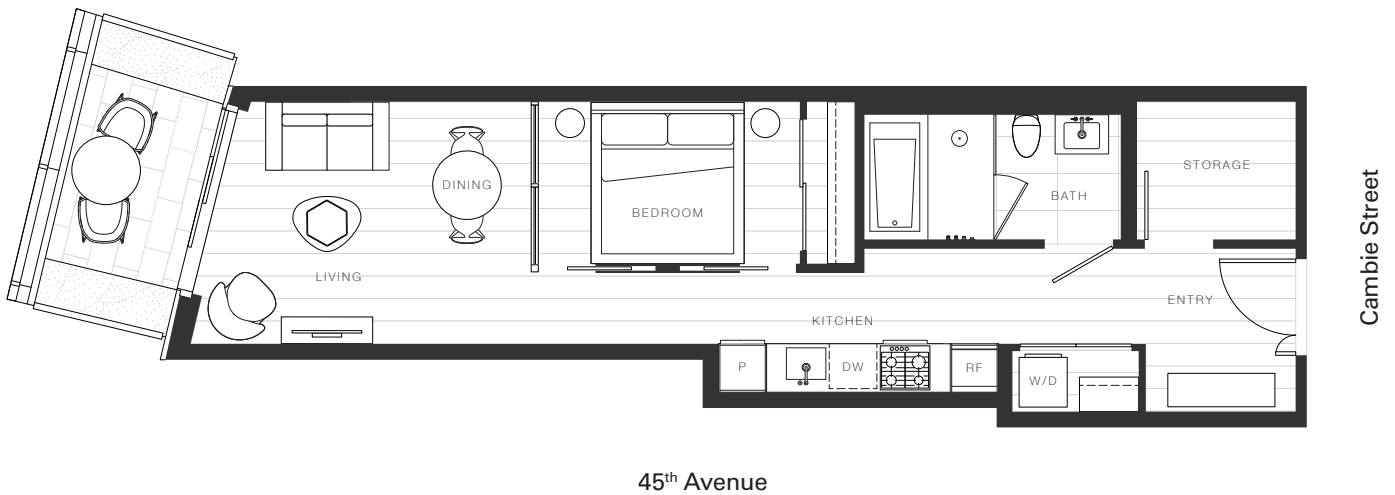

X Clémante

Home 801

—  
1 Bedroom

Total Living: 636 ft<sup>2</sup>

## OAKRIDGE X CLÉMANDE

Dimensions, sizes, specifications, layouts and materials are approximate and provided for information purposes only and are not represented as being the actual final areas and dimensions. Prospective purchasers are advised that interior square footage is combined with balcony square footage and included in total advertised square footage of the homes. Exterior walls and glazing, balcony configurations, fascia, guard-rails, screens and façade panel locations are approximate and provided for information purposes only, and will vary in area, type, specifications, and extent depending on the home. The locations shown are not represented as being the final locations of these items. All of the foregoing (including without limitation the dimensions and layout) are subject to change in the developer's sole discretion, without compensation or notice. Please ask sales representative for details. E. & O.E.