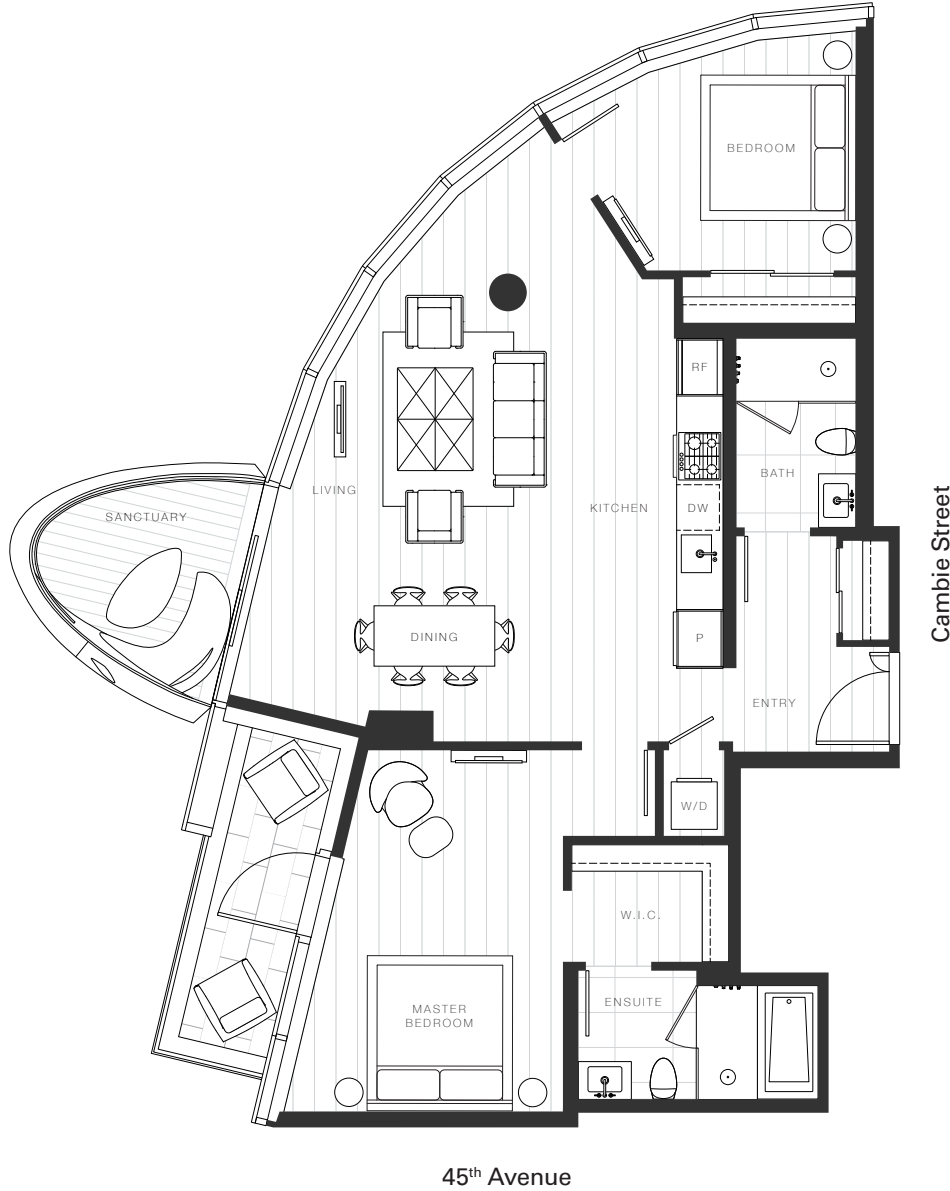

X Clémade

Home 2208

—
2 Bedroom

Total Living: 1,204 ft²

OAKRIDGE X CLÉMANDE

Dimensions, sizes, specifications, layouts and materials are approximate and provided for information purposes only and are not represented as being the actual final areas and dimensions. Prospective purchasers are advised that interior square footage is combined with balcony square footage and included in total advertised square footage of the homes. Exterior walls and glazing, balcony configurations, fascia, guard-rails, screens and façade panel locations are approximate and provided for information purposes only, and will vary in area, type, specifications, and extent depending on the home. The locations shown are not represented as being the final locations of these items. All of the foregoing (including without limitation the dimensions and layout) are subject to change in the developer's sole discretion, without compensation or notice. Please ask sales representative for details. E. & O.E.